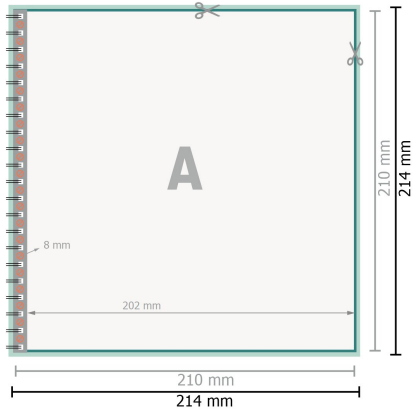

Menus, A4-Square

cover
inner part

Sequence of pages

Create pages consecutively as individual pages.

finished product

Please observe our artwork information

Dataformat (incl. 2 mm bleed):

21,4 x 21,4 cm

bleed:

2 mm

Trimmed size:

21 x 21 cm

Safety margin:

5 mm

Maintaining space between the text/information and the edge of the trimmed format prevents undesirable cuts.

Explanation of symbols

Bleed

Reading direction

Trimmed size

Data format

We will cut/perforate your product here

Not printable

Please note:

Allow for trim allowance and safety margin according to instructions.

Arrange background graphics, images or graphics up to the edge of the data format.

Tolerances may occur during production due to cutting, punching and folding processes.

Printing data: Instructions and templates can be found under the menu item *Printing data* at www.onlineprinters.ie