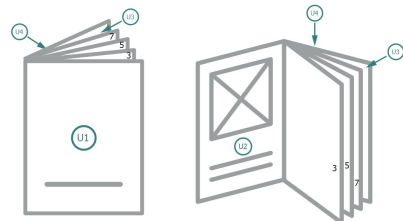

Menus, A4-Square

cover
inner part

Sequence of pages

Create pages consecutively as individual pages.

finished product

Please observe our artwork information

Dataformat (incl. 2 mm bleed):

21,4 x 21,4 cm

bleed:

2 mm

Trimmed size:

21 x 21 cm

Safety margin:

5 mm

Maintaining space between the text/information and the edge of the trimmed format prevents undesirable cuts.

Explanation of symbols

Bleed

Reading direction

Trimmed size

Data format

We will cut/perforate your product here

Not printable

Please note:

Allow for trim allowance and safety margin according to instructions.

Arrange background graphics, images or graphics up to the edge of the data format.

Tolerances may occur during production due to cutting, punching and folding processes.

Printing data: Instructions and templates can be found under the menu item *Printing data* at www.onlineprinters.ie