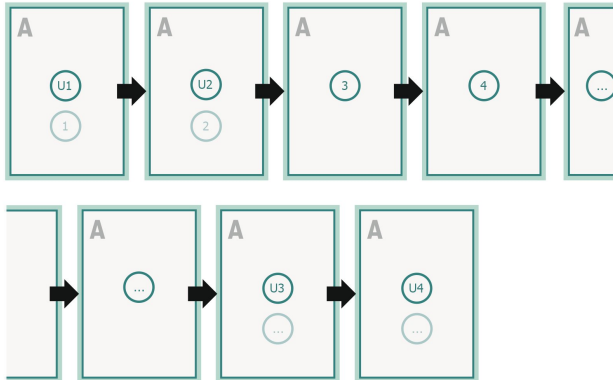

Menus, A4-Square

cover
inner part

Sequence of pages

Create pages consecutively as individual pages.

finished product

Please observe our artwork information

Dataformat (incl. 2 mm bleed):

21,4 x 21,4 cm

bleed:

2 mm

Trimmed size:

21 x 21 cm

Safety margin:

5 mm

Maintaining space between the text/information and the edge of the trimmed format prevents undesirable cuts.

Explanation of symbols

Bleed

Reading direction

Trimmed size

Data format

We will cut/perforate your product here

Not printable

Please note:

Allow for trim allowance and safety margin according to instructions.

Arrange background graphics, images or graphics up to the edge of the data format.

Tolerances may occur during production due to cutting, punching and folding processes.

Printing data: Instructions and templates can be found under the menu item *Printing data* at www.onlineprinters.ie