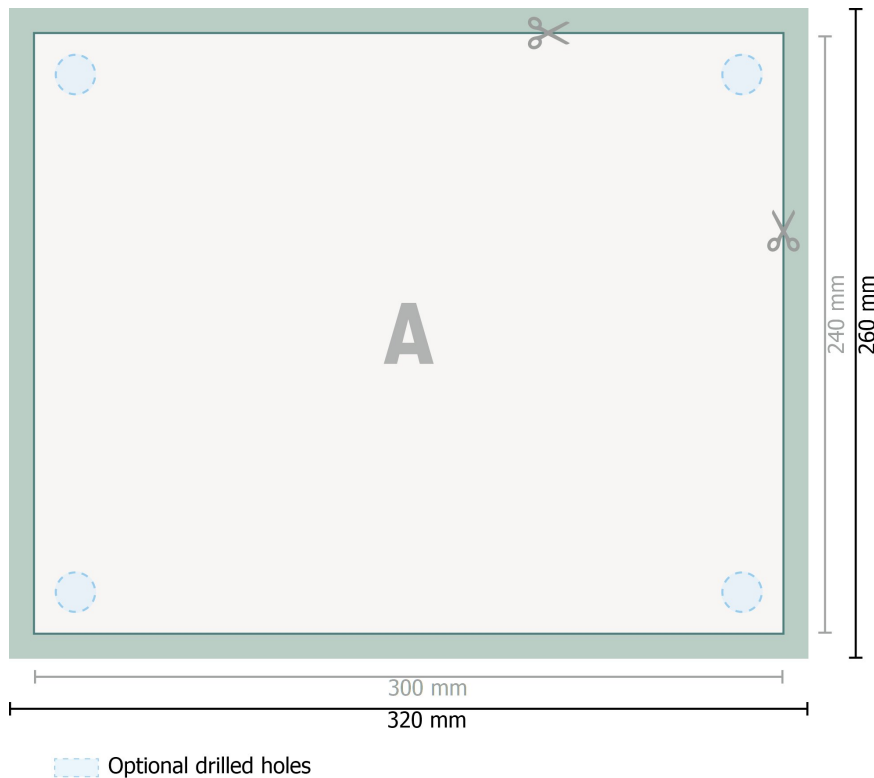

Aluminium composite boards, 30 cm 24 cm

Dataformat (incl. 10 mm bleed):
32 x 26 cm

Trimmed size:
30 x 24 cm

bleed:
10 mm

Safety margin:
4 mm

Maintaining space between the text/information and the edge of the trimmed format prevents undesirable cuts.

Explanation of symbols

Bleed

Reading direction

Trimmed size

Data format

We will cut/perforate your product here

Please note:

Allow for trim allowance and safety margin according to instructions.

Arrange background graphics, images or graphics up to the edge of the data format.

Tolerances may occur during production due to cutting, punching and folding processes.

Printing data: Instructions and templates can be found under the menu item *Printing data* at www.onlineprinters.ie