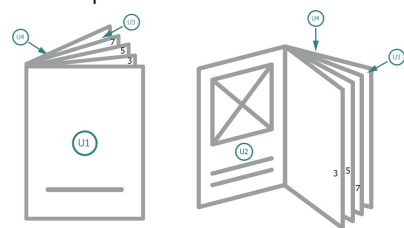

Saddle-stitched menus, A4

Sequence of pages

Create pages consecutively as individual pages.

finished product

Please observe our artwork information

bleed:

2 mm

Safety margin:

4 mm

Maintaining space between the text/information and the edge of the trimmed format prevents undesirable cuts.

Explanation of symbols

Bleed

Reading direction

Trimmed size

Data format

Please note:

Allow for trim allowance and safety margin according to instructions.

Arrange background graphics, images or graphics up to the edge of the data format.

Tolerances may occur during production due to cutting, punching and folding processes.