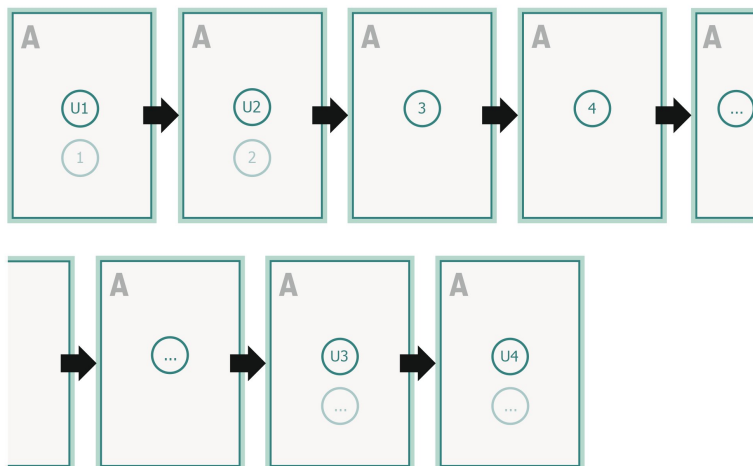

Saddle-stitched menus, A4

Sequence of pages

Create pages consecutively as individual pages.

finished product

Please observe our artwork information

bleed:

2 mm

Safety margin:

4 mm

Maintaining space between the text/information and the edge of the trimmed format prevents undesirable cuts.

Explanation of symbols

Bleed

Reading direction

Trimmed size

Data format

Please note:

Allow for trim allowance and safety margin according to instructions.

Arrange background graphics, images or graphics up to the edge of the data format.

Tolerances may occur during production due to cutting, punching and folding processes.