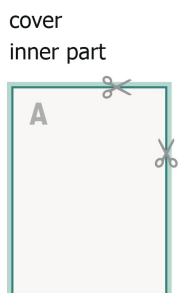

Saddle-stitched menus, A4

Sequence of pages

Create pages consecutively as individual pages.

finished product

Please observe our artwork information

bleed:

2 mm

Safety margin:

4 mm

Maintaining space between the text/information and the edge of the trimmed format prevents undesirable cuts.

Explanation of symbols

Bleed

Reading direction

Trimmed size

Data format

Please note:

Allow for trim allowance and safety margin according to instructions.

Arrange background graphics, images or graphics up to the edge of the data format.

Tolerances may occur during production due to cutting, punching and folding processes.