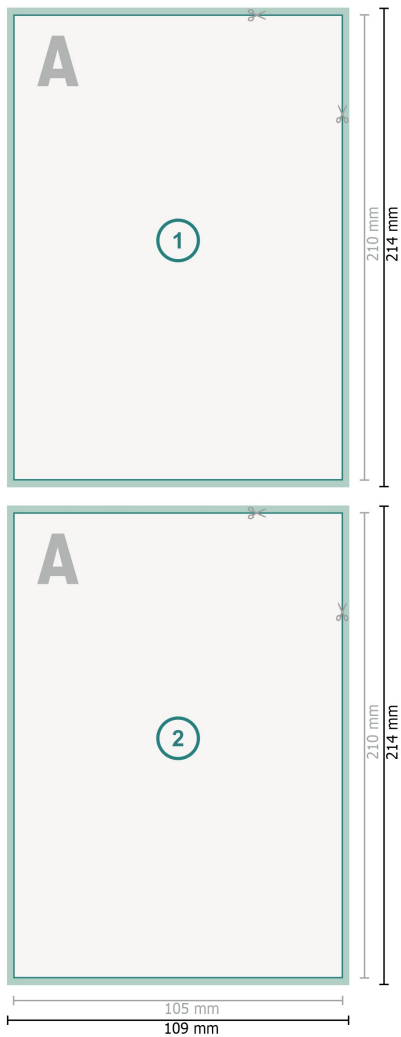

### Dataformat (incl. 2 mm bleed):

10,9 x 21,4 cm

### bleed:

2 mm

### Trimmed size:

10,5 x 21 cm

### Safety margin:

4 mm

Maintaining space between the text/information and the edge of the trimmed format prevents undesirable cuts.