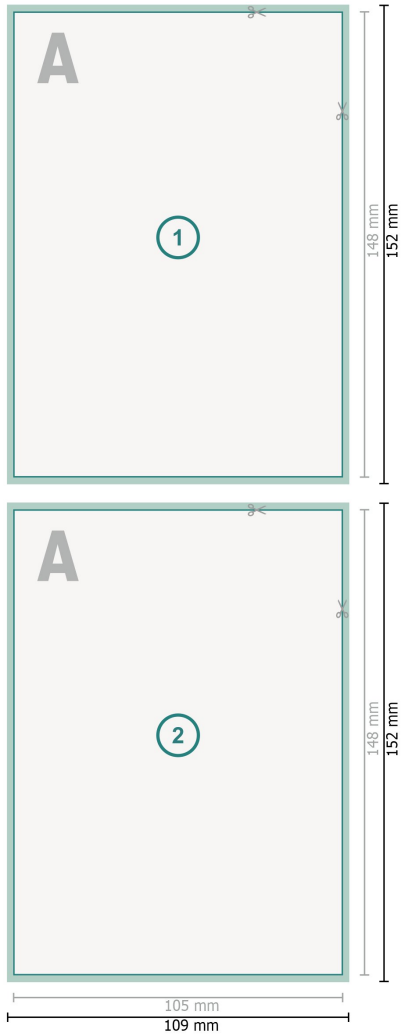

Simple menus, A6

**Dataformat (incl. 2 mm bleed):**

10,9 x 15,2 cm

bleed:

2 mm

Trimmed size:

10,5 x 14,8 cm

Safety margin:

4 mm

Maintaining space between the text/information and the edge of the trimmed format prevents undesirable cuts.

Explanation of symbols

 Bleed

 Reading direction

 Trimmed size

 Data format

 We will cut/perforate your product here

Please note:

Allow for trim allowance and safety margin according to instructions.

Arrange background graphics, images or graphics up to the edge of the data format.

Tolerances may occur during production due to cutting, punching and folding processes.