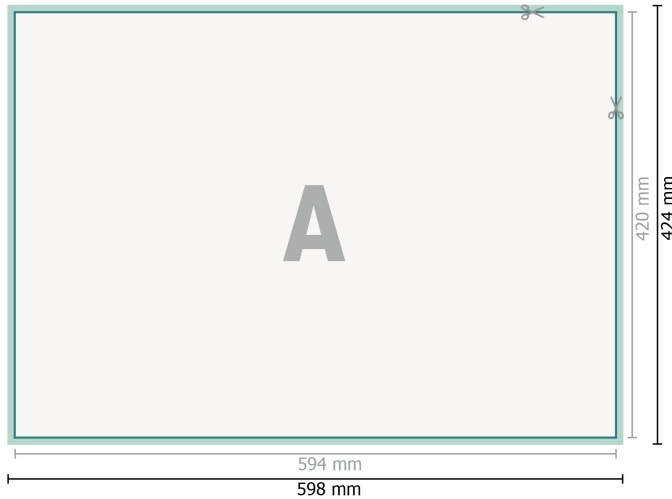

Placemats, A2

**Dataformat (incl. 2 mm bleed):**

59,8 x 42,4 cm

bleed:

2 mm

Trimmed size:

59,4 x 42 cm

Safety margin:

4 mm

Maintaining space between the text/information and the edge of the trimmed format prevents undesirable cuts.

Explanation of symbols

 Bleed

 Reading direction

 Trimmed size

 Data format

 We will cut/perforate your product here

Please note:

Allow for trim allowance and safety margin according to instructions.

Arrange background graphics, images or graphics up to the edge of the data format.

Tolerances may occur during production due to cutting, punching and folding processes.