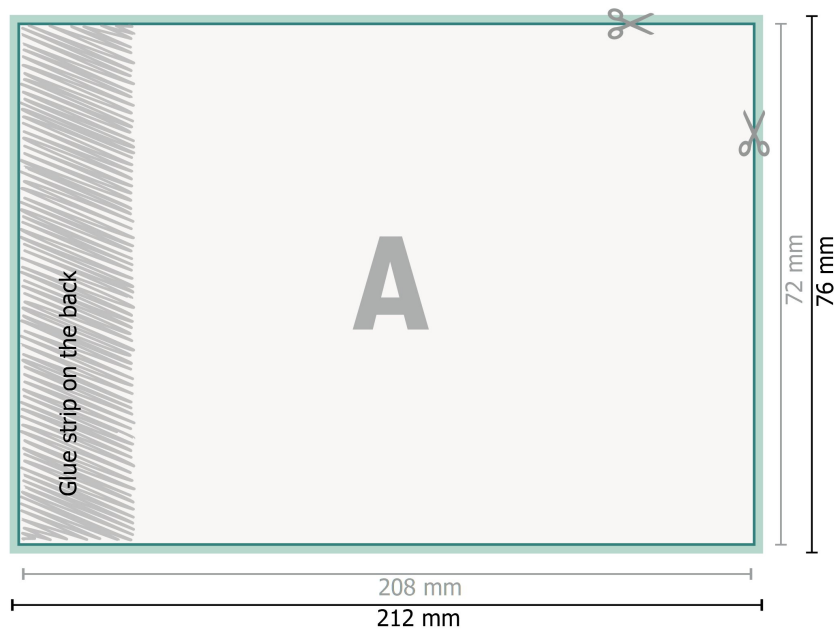

Sticky notes, Landscape, 10 x 7.2 cm opens to the left

bleed:
2 mm

Trimmed size:
20,8 x 7,2 cm

Safety margin:
4 mm

Maintaining space between the text/information and the edge of the trimmed format prevents undesirable cuts.

Explanation of symbols

 Bleed

 Reading direction

 Trimmed size

 Data format

 We will cut/perforate your product here

Please note:

Allow for trim allowance and safety margin according to instructions.

Arrange background graphics, images or graphics up to the edge of the data format.

Tolerances may occur during production due to cutting, punching and folding processes.

Printing data: Instructions and templates can be found under the menu item *Printing data* at www.onlineprinters.ie