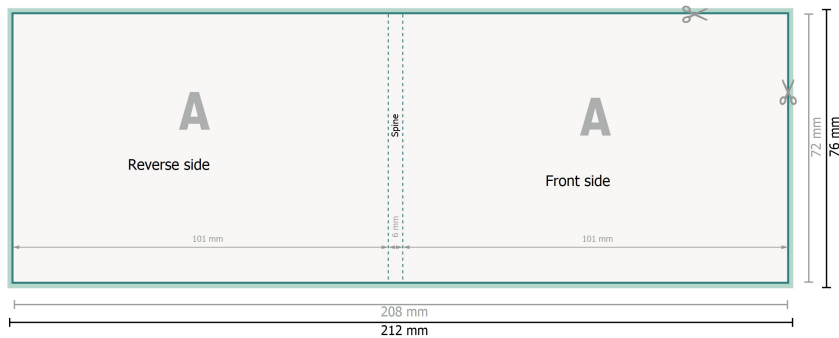

Sticky notes, Landscape, 10 x 7.2 cm opens to the left

bleed:
2 mm

Trimmed size:
20,8 x 7,2 cm

Safety margin:
4 mm

Maintaining space between the text/information and the edge of the trimmed format prevents undesirable cuts.

Explanation of symbols

 Bleed

 Reading direction

 Trimmed size

 Data format

 We will cut/perforate your product here

Please note:

Allow for trim allowance and safety margin according to instructions.

Arrange background graphics, images or graphics up to the edge of the data format.

Tolerances may occur during production due to cutting, punching and folding processes.

Printing data: Instructions and templates can be found under the menu item *Printing data* at www.onlineprinters.ie