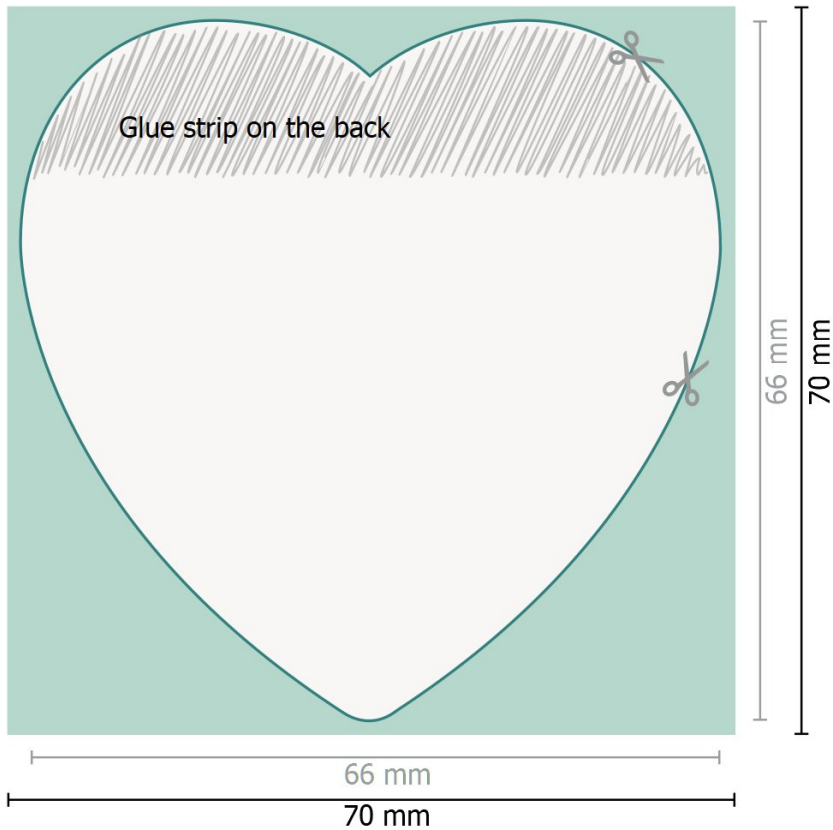

Heart

Dataformat (incl. 2 mm bleed):

7 x 7 cm

bleed:

2 mm

Trimmed size:

6,6 x 6,6 cm

Safety margin:

4 mm

Maintaining space between the text/information and the edge of the trimmed format prevents undesirable cuts.

Explanation of symbols

 Bleed

 Reading direction

 Trimmed size

 Data format

 We will cut/perforate your product here

Please note:

Allow for trim allowance and safety margin according to instructions.

Arrange background graphics, images or graphics up to the edge of the data format.

Tolerances may occur during production due to cutting, punching and folding processes.