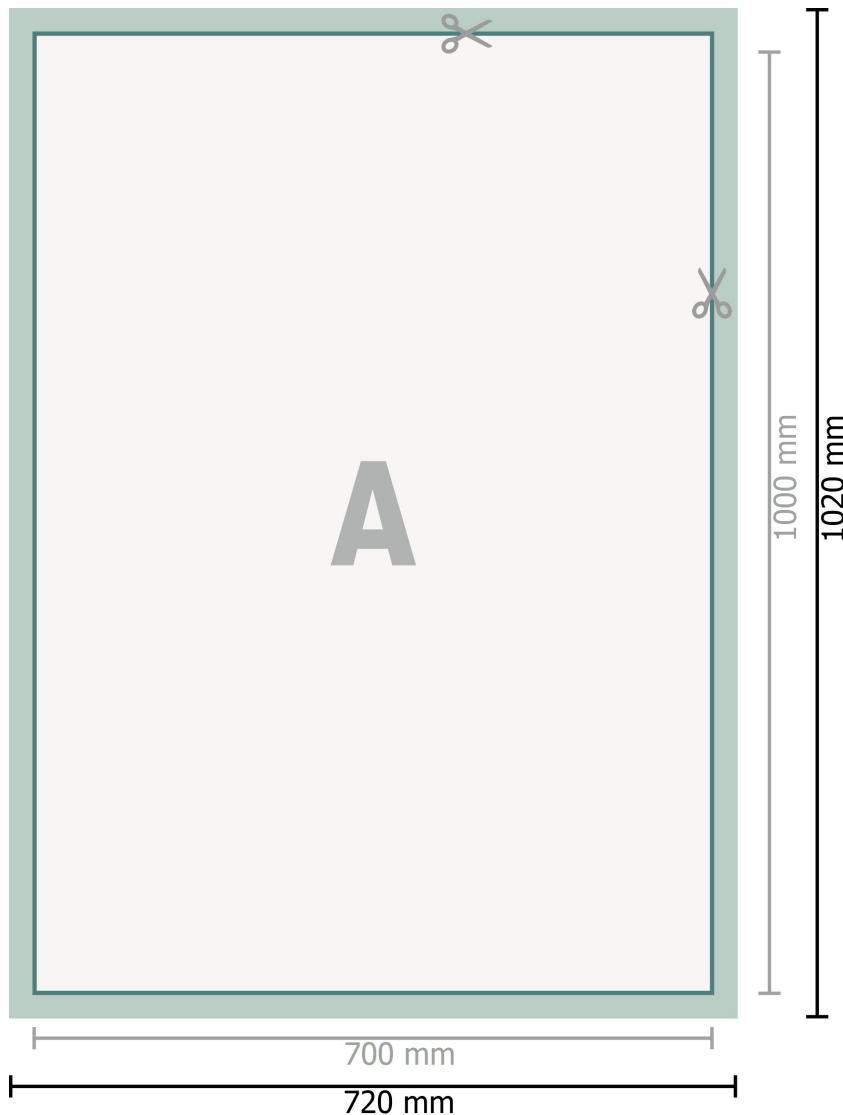

Fabric Posters, print incl. aluminium profiles, B1

**Dataformat (incl. 10 mm inlay):**

72 x 102 cm

Inlay:

10 mm

Trimmed size:

70 x 100 cm

Safety margin:

4 mm

Maintaining space between the text/information and the edge of the trimmed format prevents undesirable cuts.

Explanation of symbols

A Reading direction

—|— Trimmed size

—|— Data format

■ inlay

Please note:

Allow for trim allowance and safety margin according to instructions.

Arrange background graphics, images or graphics up to the edge of the data format.

Tolerances may occur during production due to cutting, punching and folding processes.