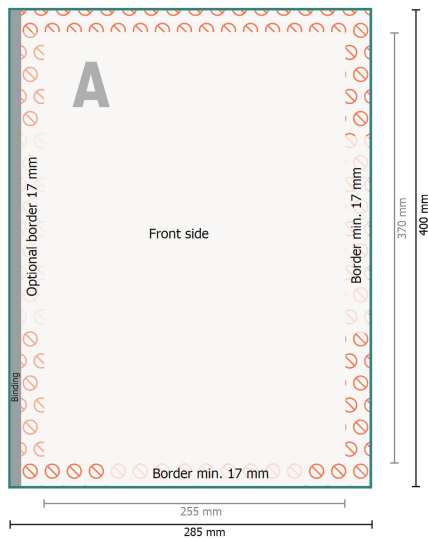

Newspaper printing, Tabloid XXL

**Data format:**

28,5 x 40 cm

Printable area:

25,5 x 37 cm

Safety margin:

5 mm

Maintaining space between the text/information and the edge of the trimmed format prevents undesirable cuts.

Explanation of symbols

A Reading direction

Data format

Not printable

Printable area

Please note:

Allow for trim allowance and safety margin according to instructions.

Arrange background graphics, images or graphics up to the edge of the data format.

Newspaper printing, Tabloid XXL

Sequence of pages

Create pages consecutively as individual pages.

finished product

Please observe our artwork information

Data format:

28,5 x 40 cm

Printable area:

25,5 x 37 cm

Safety margin:

5 mm

Maintaining space between the text/information and the edge of the trimmed format prevents undesirable cuts.

Explanation of symbols

A Reading direction

—| Data format

⊘ Not printable