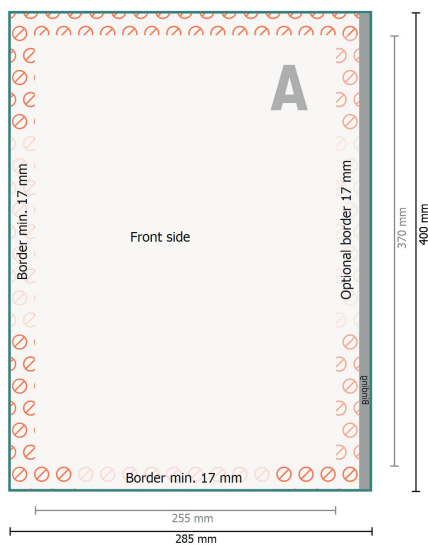

Newspaper printing, Tabloid XXL

**Data format:**

28,5 x 40 cm

Printable area:

25,5 x 37 cm

Safety margin:

5 mm

Maintaining space between the text/information and the edge of the trimmed format prevents undesirable cuts.

Explanation of symbols

A Reading direction

Data format

Not printable

Printable area

Please note:

Allow for trim allowance and safety margin according to instructions.

Arrange background graphics, images or graphics up to the edge of the data format.

Newspaper printing, Tabloid XXL

Sequence of pages

Create pages consecutively as individual pages.

finished product

Please observe our artwork information

Data format:

28,5 x 40 cm

Printable area:

25,5 x 37 cm

Safety margin:

5 mm

Maintaining space between the text/information and the edge of the trimmed format prevents undesirable cuts.

Explanation of symbols

A Reading direction

—| Data format

⊘ Not printable