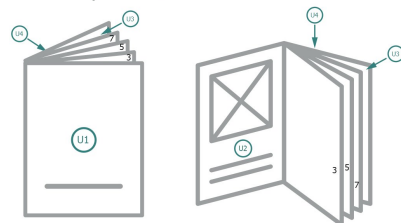

Gummed Mount Brochure, CD-Format

cover
inner part

Sequence of pages

Create pages consecutively as individual pages.

finished product

Please observe our artwork information

Dataformat (incl. 2 mm bleed):

12,4 x 12,4 cm

bleed:

2 mm

Trimmed size:

12 x 12 cm

Safety margin:

5 mm

Maintaining space between the text/information and the edge of the trimmed format prevents undesirable cuts.

Explanation of symbols

Bleed

Reading direction

Trimmed size

Data format

We will cut/perforate your product here

Please note:

Allow for trim allowance and safety margin according to instructions.

Arrange background graphics, images or graphics up to the edge of the data format.