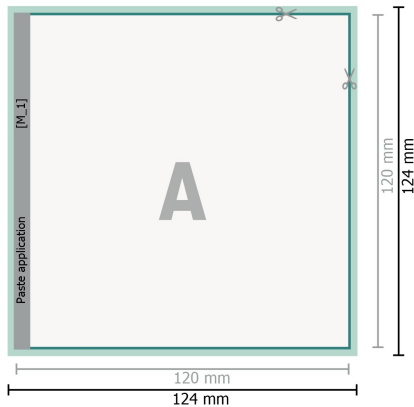

Gummed Mount Brochure, CD-Format

cover
inner part

Sequence of pages

Create pages consecutively as individual pages.

finished product

Please observe our artwork information

Dataformat (incl. 2 mm bleed):

12,4 x 12,4 cm

bleed:

2 mm

Trimmed size:

12 x 12 cm

Safety margin:

5 mm

Maintaining space between the text/information and the edge of the trimmed format prevents undesirable cuts.

Explanation of symbols

Bleed

Reading direction

Trimmed size

Data format

We will cut/perforate your product here

Please note:

Allow for trim allowance and safety margin according to instructions.

Arrange background graphics, images or graphics up to the edge of the data format.