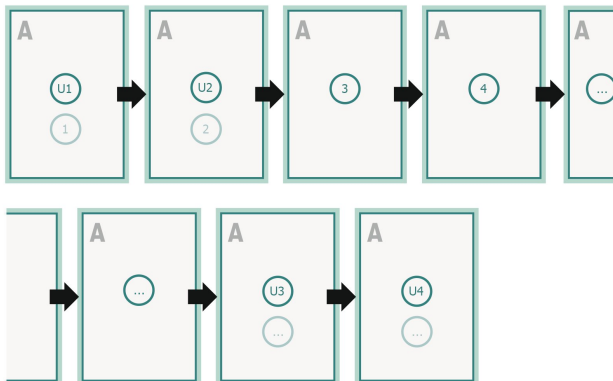

Gummed Mount Brochure, CD-Format

cover
inner part

Sequence of pages

Create pages consecutively as individual pages.

finished product

Please observe our artwork information

Dataformat (incl. 2 mm bleed):

12,4 x 12,4 cm

bleed:

2 mm

Trimmed size:

12 x 12 cm

Safety margin:

5 mm

Maintaining space between the text/information and the edge of the trimmed format prevents undesirable cuts.

Explanation of symbols

Bleed

Reading direction

Trimmed size

Data format

We will cut/perforate your product here

Please note:

Allow for trim allowance and safety margin according to instructions.

Arrange background graphics, images or graphics up to the edge of the data format.