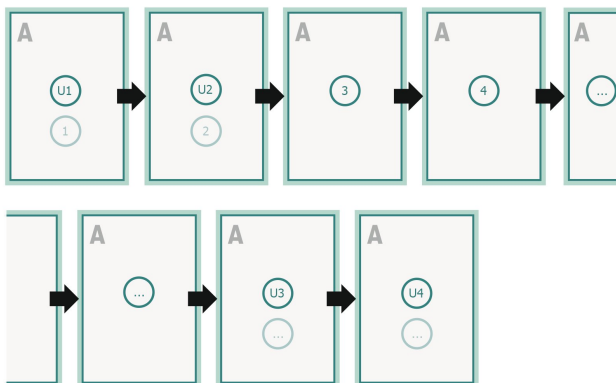

Gummed Mount Brochure, A3-Square

cover
inner part

Sequence of pages

Create pages consecutively as individual pages.

finished product

Please observe our artwork information

Dataformat (incl. 2 mm bleed):

30,1 x 30,1 cm

bleed:

2 mm

Trimmed size:

29,7 x 29,7 cm

Safety margin:

5 mm

Maintaining space between the text/information and the edge of the trimmed format prevents undesirable cuts.

Explanation of symbols

Bleed

Reading direction

Trimmed size

Data format

We will cut/perforate your product here

Please note:

Allow for trim allowance and safety margin according to instructions.

Arrange background graphics, images or graphics up to the edge of the data format.

Tolerances may occur during production due to cutting, punching and folding processes.

Printing data: Instructions and templates can be found under the menu item *Printing data* at www.onlineprinters.ie