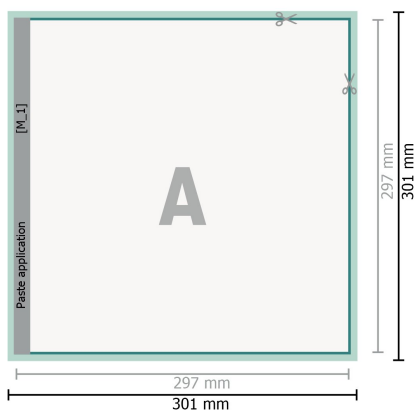

Gummed Mount Brochure, A3-Square

cover
inner part

Sequence of pages

Create pages consecutively as individual pages.

finished product

Please observe our artwork information

Dataformat (incl. 2 mm bleed):

30,1 x 30,1 cm

bleed:

2 mm

Trimmed size:

29,7 x 29,7 cm

Safety margin:

5 mm

Maintaining space between the text/information and the edge of the trimmed format prevents undesirable cuts.

Explanation of symbols

Bleed

Reading direction

Trimmed size

Data format

We will cut/perforate your product here

Please note:

Allow for trim allowance and safety margin according to instructions.

Arrange background graphics, images or graphics up to the edge of the data format.