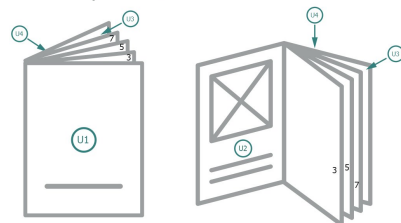

finished product

Please observe our artwork information

Dataformat (incl. 2 mm bleed):

10,9 x 21,4 cm

bleed:

2 mm

Trimmed size:

10,5 x 21 cm

Safety margin:

5 mm

Maintaining space between the text/information and the edge of the trimmed format prevents undesirable cuts.

Explanation of symbols

Bleed

Reading direction

Trimmed size

Data format

We will cut/perforate your product here

Please note:

Allow for trim allowance and safety margin according to instructions.

Arrange background graphics, images or graphics up to the edge of the data format.

Tolerances may occur during production due to cutting, punching and folding processes.

Printing data: Instructions and templates can be found under the menu item *Printing data* at www.onlineprinters.ie