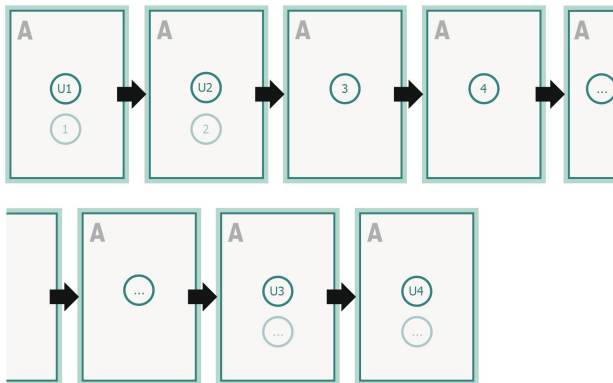

## Gummed Mount Brochure, DL

### Sequence of pages

Create pages consecutively as individual pages.

### Dataformat (incl. 2 mm bleed):

10,9 x 21,4 cm

### Trimmed size:

10,5 x 21 cm