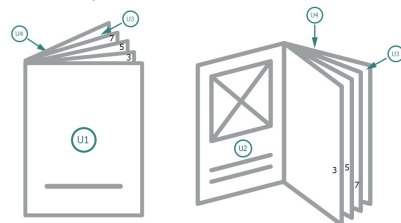

Gummed Mount Brochure, A6-Square

cover
inner part

Sequence of pages

Create pages consecutively as individual pages.

finished product

Please observe our artwork information

Dataformat (incl. 2 mm bleed):

10,9 x 10,9 cm

bleed:

2 mm

Trimmed size:

10,5 x 10,5 cm

Safety margin:

5 mm

Maintaining space between the text/information and the edge of the trimmed format prevents undesirable cuts.

Explanation of symbols

Bleed

Reading direction

Trimmed size

Data format

We will cut/perforate your product here

Please note:

Allow for trim allowance and safety margin according to instructions.

Arrange background graphics, images or graphics up to the edge of the data format.