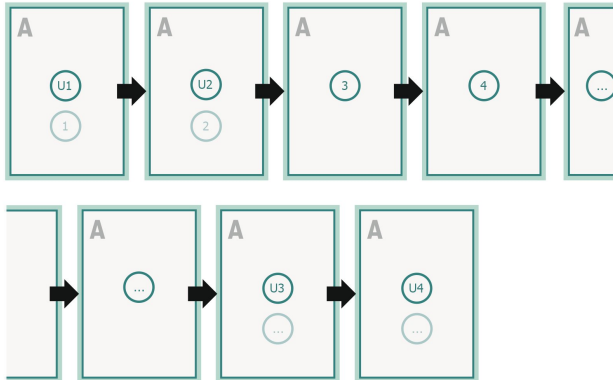

Gummed Mount Brochure, A5

cover
inner part

Sequence of pages

Create pages consecutively as individual pages.

finished product

Please observe our artwork information

Dataformat (incl. 2 mm bleed):

15,2 x 21,4 cm

bleed:

2 mm

Trimmed size:

14,8 x 21 cm

Safety margin:

5 mm

Maintaining space between the text/information and the edge of the trimmed format prevents undesirable cuts.

Explanation of symbols

Bleed

Reading direction

Trimmed size

Data format

We will cut/perforate your product here

Please note:

Allow for trim allowance and safety margin according to instructions.

Arrange background graphics, images or graphics up to the edge of the data format.

Tolerances may occur during production due to cutting, punching and folding processes.

Printing data: Instructions and templates can be found under the menu item *Printing data* at www.onlineprinters.ie