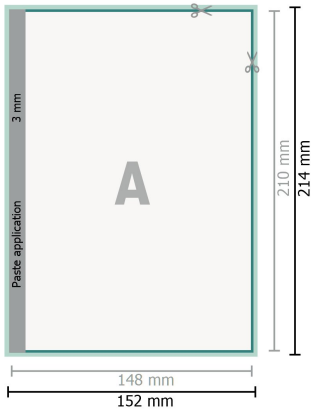

Gummed Mount Brochure, A5

cover
inner part

Sequence of pages

Create pages consecutively as individual pages.

finished product

Please observe our artwork information

Dataformat (incl. 2 mm bleed):

15,2 x 21,4 cm

bleed:

2 mm

Trimmed size:

14,8 x 21 cm

Safety margin:

5 mm

Maintaining space between the text/information and the edge of the trimmed format prevents undesirable cuts.

Explanation of symbols

Bleed

Reading direction

Trimmed size

Data format

We will cut/perforate your product here

Please note:

Allow for trim allowance and safety margin according to instructions.

Arrange background graphics, images or graphics up to the edge of the data format.