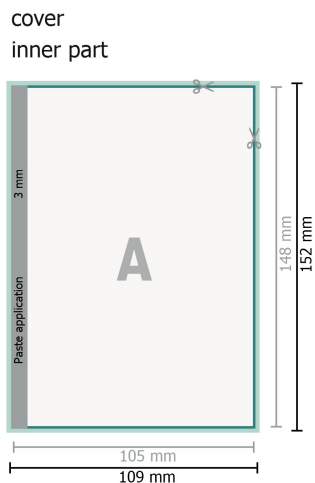

Gummed Mount Brochure, A6

Sequence of pages

Create pages consecutively as individual pages.

finished product

Please observe our artwork information

Dataformat (incl. 2 mm bleed):

10,9 x 15,2 cm

bleed:

2 mm

Trimmed size:

10,5 x 14,8 cm

Safety margin:

5 mm

Maintaining space between the text/information and the edge of the trimmed format prevents undesirable cuts.

Explanation of symbols

Bleed

Reading direction

Trimmed size

Data format

We will cut/perforate your product here

Please note:

Allow for trim allowance and safety margin according to instructions.

Arrange background graphics, images or graphics up to the edge of the data format.