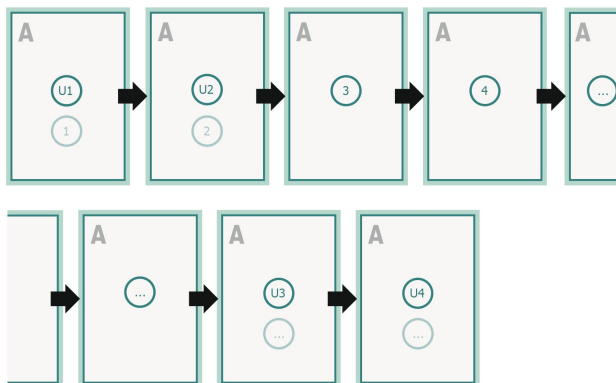

Gummed Mount Brochure, A6

Sequence of pages

Create pages consecutively as individual pages.

finished product

Please observe our artwork information

Dataformat (incl. 2 mm bleed):

10,9 x 15,2 cm

bleed:

2 mm

Trimmed size:

10,5 x 14,8 cm

Safety margin:

5 mm

Maintaining space between the text/information and the edge of the trimmed format prevents undesirable cuts.

Explanation of symbols

Bleed

Reading direction

Trimmed size

Data format

We will cut/perforate your product here

Please note:

Allow for trim allowance and safety margin according to instructions.

Arrange background graphics, images or graphics up to the edge of the data format.