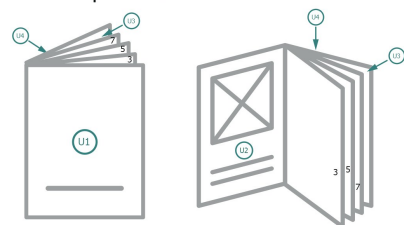

Gummed Mount Brochure, A6

Sequence of pages

Create pages consecutively as individual pages.

finished product

Please observe our artwork information

Dataformat (incl. 2 mm bleed):

10,9 x 15,2 cm

bleed:

2 mm

Trimmed size:

10,5 x 14,8 cm

Safety margin:

5 mm

Maintaining space between the text/information and the edge of the trimmed format prevents undesirable cuts.

Explanation of symbols

Bleed

Reading direction

Trimmed size

Data format

We will cut/perforate your product here

Please note:

Allow for trim allowance and safety margin according to instructions.

Arrange background graphics, images or graphics up to the edge of the data format.