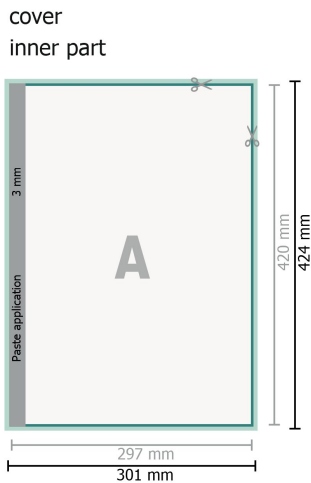

Gummed Mount Brochure, A3

Sequence of pages

Create pages consecutively as individual pages.

finished product

Please observe our artwork information

Dataformat (incl. 2 mm bleed):

30,1 x 42,4 cm

bleed:

2 mm

Trimmed size:

29,7 x 42 cm

Safety margin:

5 mm

Maintaining space between the text/information and the edge of the trimmed format prevents undesirable cuts.

Explanation of symbols

Bleed

Reading direction

Trimmed size

Data format

We will cut/perforate your product here

Please note:

Allow for trim allowance and safety margin according to instructions.

Arrange background graphics, images or graphics up to the edge of the data format.