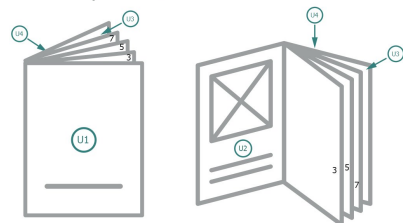

Gummed Mount Brochure, A3

Sequence of pages

Create pages consecutively as individual pages.

finished product

Please observe our artwork information

Dataformat (incl. 2 mm bleed):

30,1 x 42,4 cm

bleed:

2 mm

Trimmed size:

29,7 x 42 cm

Safety margin:

5 mm

Maintaining space between the text/information and the edge of the trimmed format prevents undesirable cuts.

Explanation of symbols

Bleed

Reading direction

Trimmed size

Data format

We will cut/perforate your product here

Please note:

Allow for trim allowance and safety margin according to instructions.

Arrange background graphics, images or graphics up to the edge of the data format.