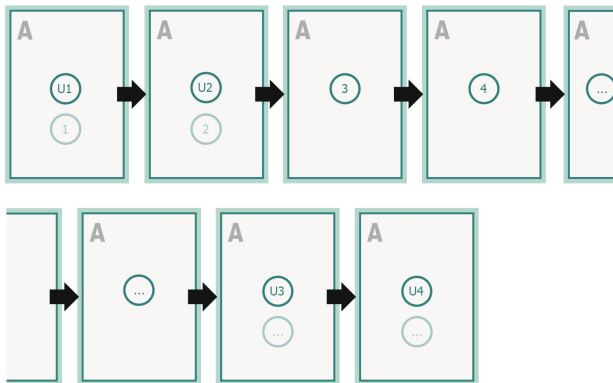

Gummed Mount Brochure, A3

Sequence of pages

Create pages consecutively as individual pages.

finished product

Please observe our artwork information

Dataformat (incl. 2 mm bleed):

30,1 x 42,4 cm

bleed:

2 mm

Trimmed size:

29,7 x 42 cm

Safety margin:

5 mm

Maintaining space between the text/information and the edge of the trimmed format prevents undesirable cuts.

Explanation of symbols

Bleed

Reading direction

Trimmed size

Data format

We will cut/perforate your product here

Please note:

Allow for trim allowance and safety margin according to instructions.

Arrange background graphics, images or graphics up to the edge of the data format.