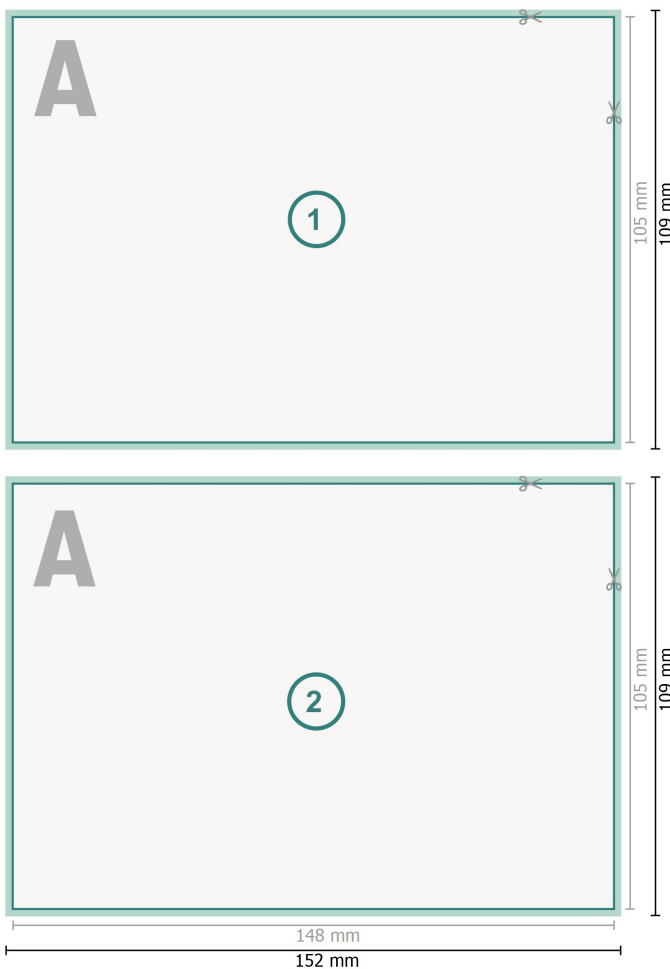

## Thank you cards Landscape, A6

**Dataformat (incl. 2 mm bleed):**

15,2 x 10,9 cm

**bleed:**

2 mm

**Trimmed size:**

14,8 x 10,5 cm

**Safety margin:**

4 mm

Maintaining space between the text/information and the edge of the trimmed format prevents undesirable cuts.

**Explanation of symbols**

- Bleed
- Reading direction
- Trimmed size
- Data format
- We will cut/perforate your product here

**Please note:**

Allow for trim allowance and safety margin according to instructions.

Arrange background graphics, images or graphics up to the edge of the data format.

Tolerances may occur during production due to cutting, punching and folding processes.