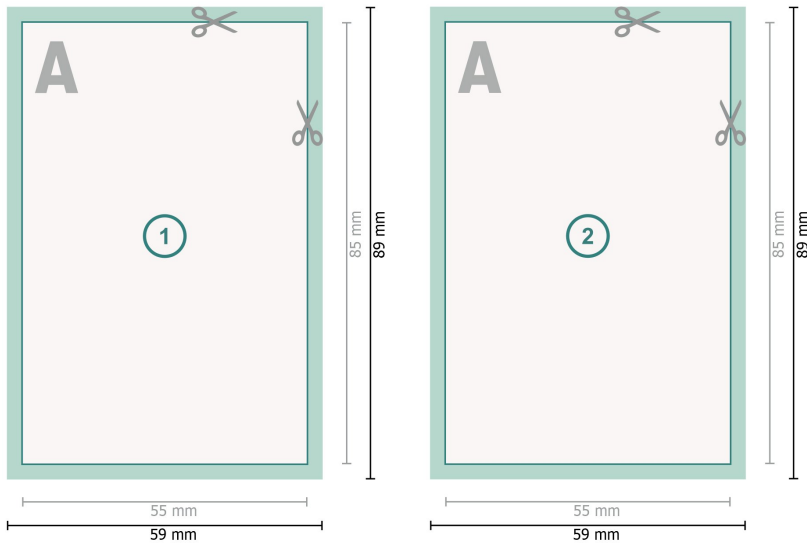

Invitation cards Portrait, 5.5 x 8.5 cm

**Dataformat (incl. 2 mm bleed):**

5,9 x 8,9 cm

bleed:

2 mm

Trimmed size:

5,5 x 8,5 cm

Safety margin:

4 mm

Maintaining space between the text/information and the edge of the trimmed format prevents undesirable cuts.

Explanation of symbols

 Bleed

 Reading direction

 Trimmed size

 Data format

 We will cut/perforate your product here

Please note:

Allow for trim allowance and safety margin according to instructions.

Arrange background graphics, images or graphics up to the edge of the data format.

Tolerances may occur during production due to cutting, punching and folding processes.