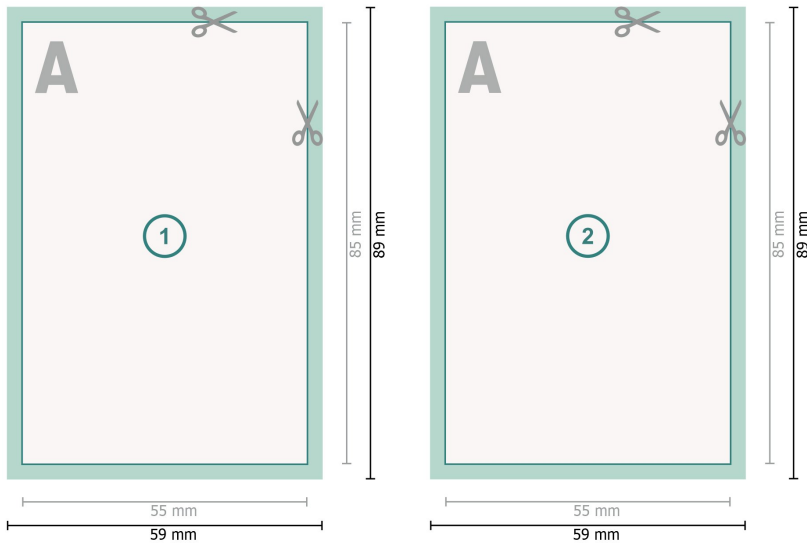

Thank you cards Portrait, 5.5 x 8.5 cm

**Dataformat (incl. 2 mm bleed):**

5,9 x 8,9 cm

bleed:

2 mm

Trimmed size:

5,5 x 8,5 cm

Safety margin:

4 mm

Maintaining space between the text/information and the edge of the trimmed format prevents undesirable cuts.

Explanation of symbols

 Bleed

 Reading direction

 Trimmed size

 Data format

 We will cut/perforate your product here

Please note:

Allow for trim allowance and safety margin according to instructions.

Arrange background graphics, images or graphics up to the edge of the data format.

Tolerances may occur during production due to cutting, punching and folding processes.