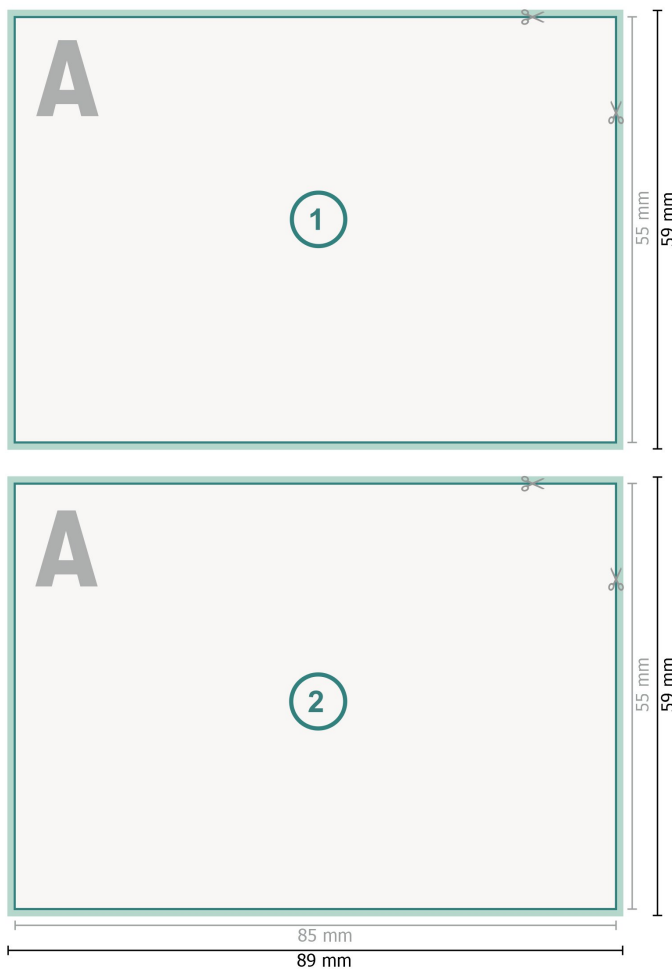

Greeting cards Landscape, 8.5 x 5.5 cm

**Dataformat (incl. 2 mm bleed):**

8,9 x 5,9 cm

Trimmed size:

8,5 x 5,5 cm

bleed:

2 mm

Safety margin:

4 mm

Maintaining space between the text/information and the edge of the trimmed format prevents undesirable cuts.

Explanation of symbols

- Bleed
- Reading direction
- Trimmed size
- Data format
- We will cut/perforate your product here

Please note:

Allow for trim allowance and safety margin according to instructions.

Arrange background graphics, images or graphics up to the edge of the data format.

Tolerances may occur during production due to cutting, punching and folding processes.