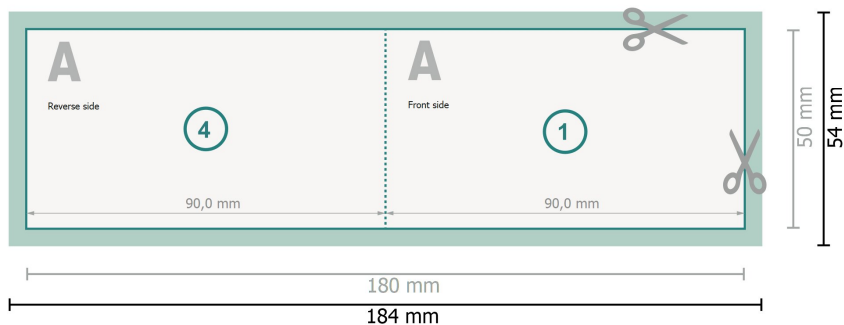

Fold. business card Landscape, 9.0 x 5.0 cm

1 fold

Dataformat (incl. 2 mm bleed):
18,4 x 5,4 cm

bleed:
2 mm

Trimmed size:
18 x 5 cm

Trimmed size (closed):
9 x 5 cm

Safety margin:
4 mm

Maintaining space between the text/information and the edge of the trimmed format prevents undesirable cuts.

Explanation of symbols

-  Bleed
-  Reading direction
-  Trimmed size
-  Data format
-  Creasing/Folding

Please note:

Allow for trim allowance and safety margin according to instructions.

Arrange background graphics, images or graphics up to the edge of the data format.