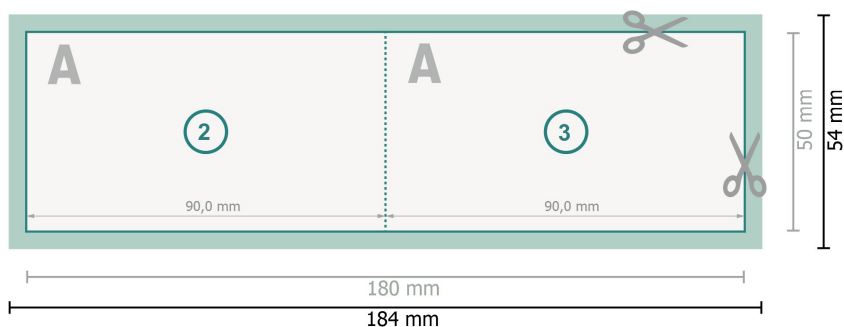

Fold. business card Landscape, 9.0 x 5.0 cm

1 fold

Dataformat (incl. 2 mm bleed):
18,4 x 5,4 cm

bleed:
2 mm

Trimmed size:
18 x 5 cm

Trimmed size (closed):
9 x 5 cm

Safety margin:
4 mm

Maintaining space between the text/information and the edge of the trimmed format prevents undesirable cuts.

Explanation of symbols

-  Bleed
-  Reading direction
-  Trimmed size
-  Data format
-  Creasing/Folding

Please note:

Allow for trim allowance and safety margin according to instructions.

Arrange background graphics, images or graphics up to the edge of the data format.