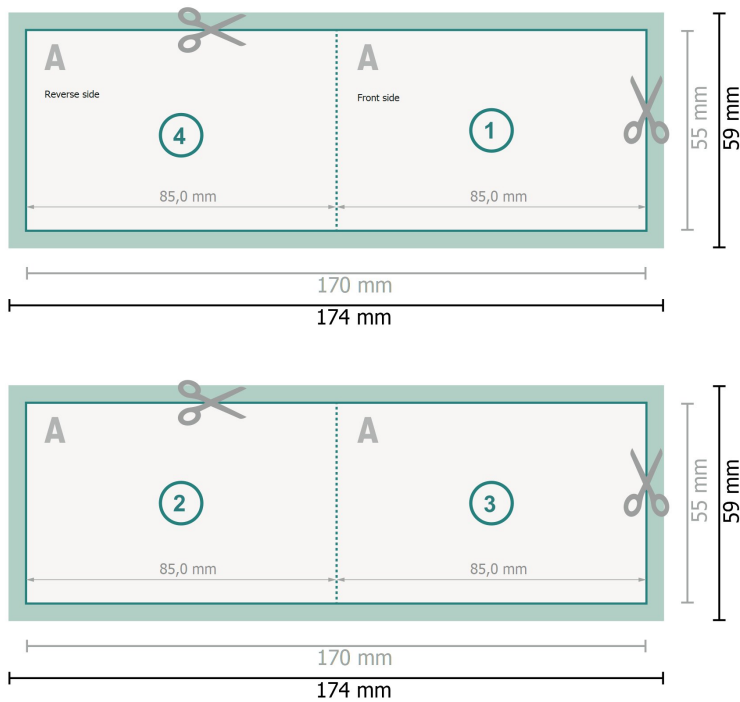

# Fold. business card Landscape, 8.5 x 5.5 cm

1 fold

## Dataformat (incl. 2 mm bleed):

17,4 x 5,9 cm

## Trimmed size:

17 x 5,5 cm

## Trimmed size (closed):

8,5 x 5,5 cm