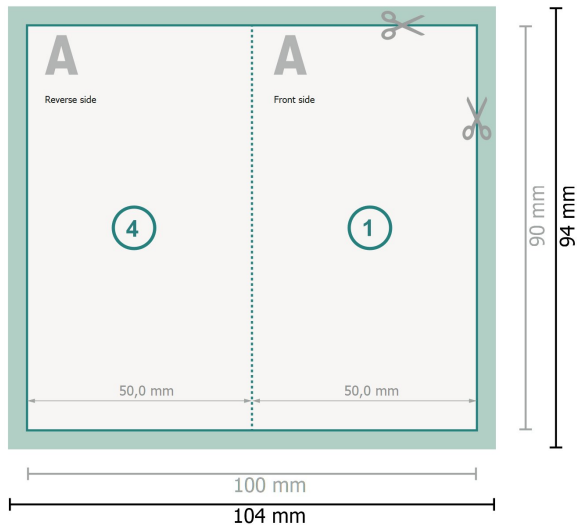

Fold. business card Portrait, 5.0 x 9.0 cm

1 fold

Dataformat (incl. 2 mm bleed):

10,4 x 9,4 cm

bleed:

2 mm

Trimmed size:

10 x 9 cm

Trimmed size (closed):

5 x 9 cm

Safety margin:

4 mm

Maintaining space between the text/information and the edge of the trimmed format prevents undesirable cuts.

Explanation of symbols

 Bleed

 Reading direction

 Trimmed size

 Data format

 Creasing/Folding

Please note:

Allow for trim allowance and safety margin according to instructions.

Arrange background graphics, images or graphics up to the edge of the data format.