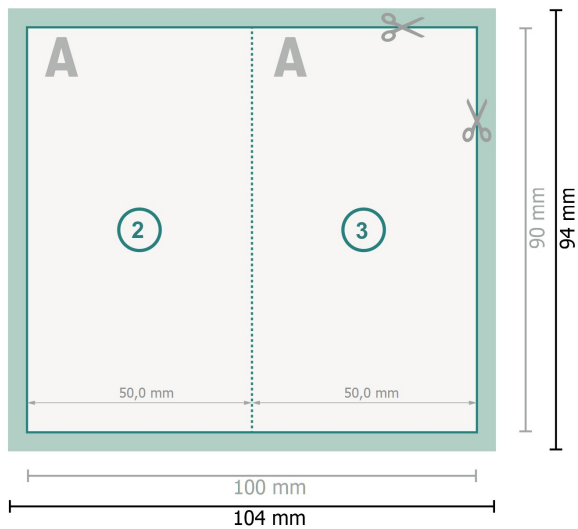

Fold. business card Portrait, 5.0 x 9.0 cm

1 fold

Dataformat (incl. 2 mm bleed):

10,4 x 9,4 cm

bleed:

2 mm

Trimmed size:

10 x 9 cm

Trimmed size (closed):

5 x 9 cm

Safety margin:

4 mm

Maintaining space between the text/information and the edge of the trimmed format prevents undesirable cuts.

Explanation of symbols

 Bleed

 Reading direction

 Trimmed size

 Data format

 Creasing/Folding

Please note:

Allow for trim allowance and safety margin according to instructions.

Arrange background graphics, images or graphics up to the edge of the data format.