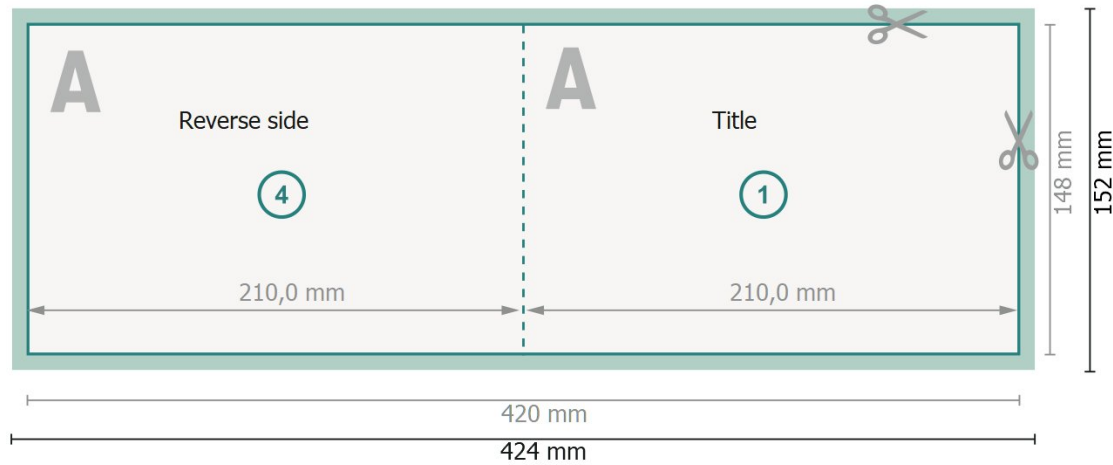

# Folded Cards Landscape, A5

1 fold

Outside

Inside

**Dataformat (incl. 2 mm bleed):**

42,4 x 15,2 cm

**bleed:**

2 mm

**Trimmed size:**

42 x 14,8 cm

**Trimmed size (closed):**

21 x 14,8 cm

**Safety margin:**

4 mm

Maintaining space between the text/information and the edge of the trimmed format prevents undesirable cuts.

## Please note:

Allow for trim allowance and safety margin according to instructions.

Arrange background graphics, images or graphics up to the edge of the data format.

Tolerances may occur during production due to cutting, punching and folding processes.