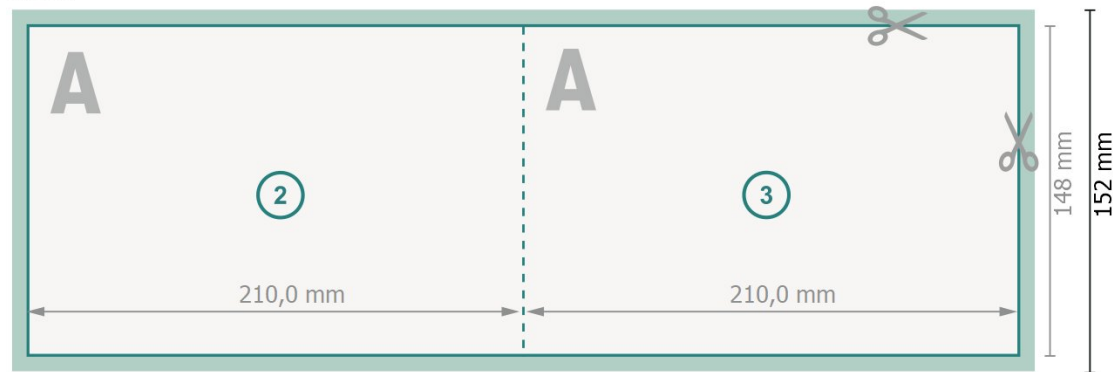

# Folded Cards Landscape, A5

1 fold

Outside

Inside

**Dataformat (incl. 2 mm bleed):**

42,4 x 15,2 cm

**bleed:**

2 mm

**Trimmed size:**

42 x 14,8 cm

**Trimmed size (closed):**

21 x 14,8 cm

**Safety margin:**

4 mm

Maintaining space between the text/information and the edge of the trimmed format prevents undesirable cuts.

## Please note:

Allow for trim allowance and safety margin according to instructions.

Arrange background graphics, images or graphics up to the edge of the data format.

Tolerances may occur during production due to cutting, punching and folding processes.