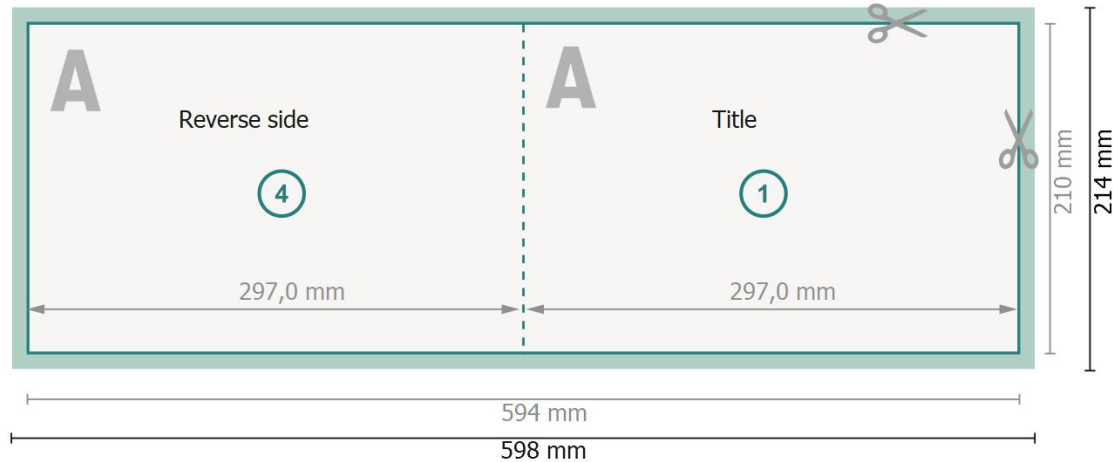

Folded Cards Landscape, A4

1 fold

Outside

Inside

Dataformat (incl. 2 mm bleed):

59,8 x 21,4 cm

bleed:

2 mm

Trimmed size:

59,4 x 21 cm

Trimmed size (closed):

29,7 x 21 cm

Safety margin:

4 mm

Maintaining space between the text/information and the edge of the trimmed format prevents undesirable cuts.

Please note:

Allow for trim allowance and safety margin according to instructions.

Arrange background graphics, images or graphics up to the edge of the data format.

Tolerances may occur during production due to cutting, punching and folding processes.