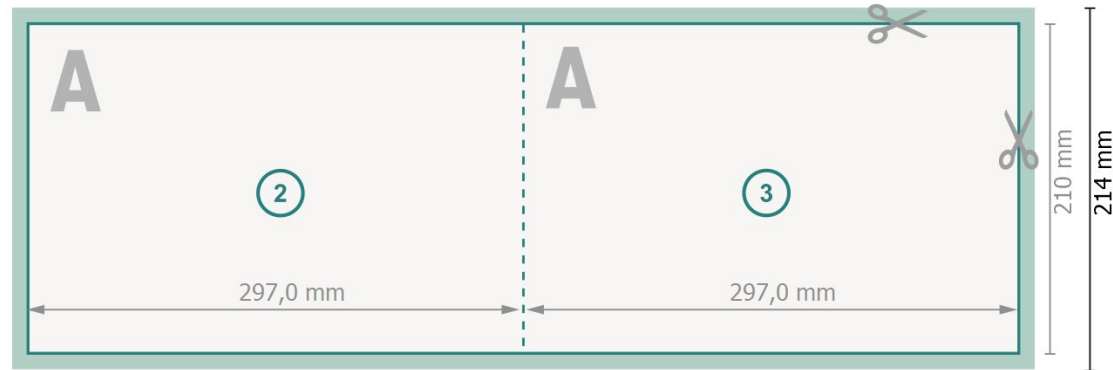

Folded Cards Landscape, A4

1 fold

Outside

Inside

Dataformat (incl. 2 mm bleed):

59,8 x 21,4 cm

bleed:

2 mm

Trimmed size:

59,4 x 21 cm

Trimmed size (closed):

29,7 x 21 cm

Safety margin:

4 mm

Maintaining space between the text/information and the edge of the trimmed format prevents undesirable cuts.

Please note:

Allow for trim allowance and safety margin according to instructions.

Arrange background graphics, images or graphics up to the edge of the data format.

Tolerances may occur during production due to cutting, punching and folding processes.