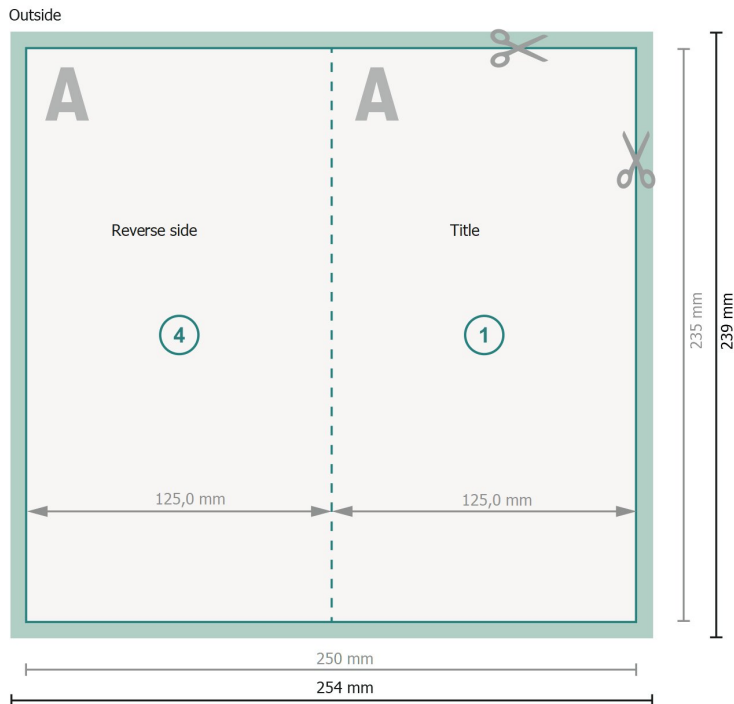

Folded Cards Portrait, Maxi

1 fold

Dataformat (incl. 2 mm bleed):

25,4 x 23,9 cm

bleed:

2 mm

Trimmed size:

25 x 23,5 cm

Trimmed size (closed):

12,5 x 23,5 cm

Safety margin:

4 mm

Maintaining space between the text/information and the edge of the trimmed format prevents undesirable cuts.

Explanation of symbols

Bleed

Reading direction

Trimmed size

Data format

We will cut/perforate your product here

Please note:

Allow for trim allowance and safety margin according to instructions.

Arrange background graphics, images or graphics up to the edge of the data format.