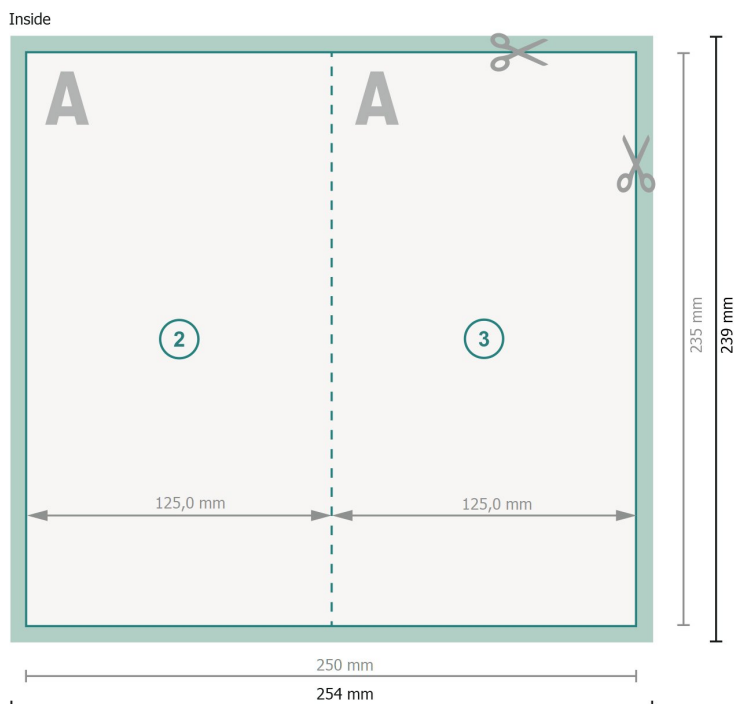

Folded Cards Portrait, Maxi

1 fold

Dataformat (incl. 2 mm bleed):

25,4 x 23,9 cm

bleed:

2 mm

Trimmed size:

25 x 23,5 cm

Trimmed size (closed):

12,5 x 23,5 cm

Safety margin:

4 mm

Maintaining space between the text/information and the edge of the trimmed format prevents undesirable cuts.

Explanation of symbols

Bleed

Reading direction

Trimmed size

Data format

We will cut/perforate your product here

Please note:

Allow for trim allowance and safety margin according to instructions.

Arrange background graphics, images or graphics up to the edge of the data format.