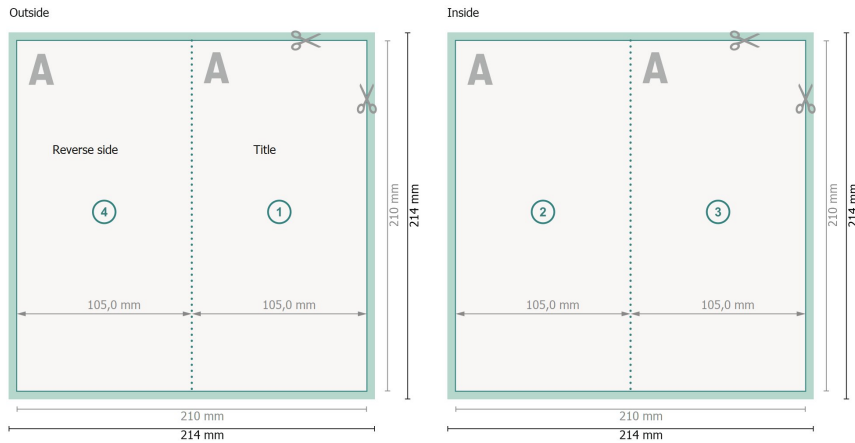

## Perforated Folded Leaflets Portrait, DL

4 pages, 1 fold

**Dataformat (incl. 2 mm bleed):**  
21,4 x 21,4 cm

**bleed:**  
2 mm

**Trimmed size:**  
21 x 21 cm

**Trimmed size (closed):**  
10,5 x 21 cm

**Safety margin:**  
4 mm

Maintaining space between the text/information and the edge of the trimmed format prevents undesirable cuts.

### Explanation of symbols

-  Bleed
-  Reading direction
-  Trimmed size
-  Data format
-  We will cut/perforate your product here
-  Perforation

### Please note:

Allow for trim allowance and safety margin according to instructions.

Arrange background graphics, images or graphics up to the edge of the data format.

Tolerances may occur during production due to cutting, punching and folding processes.