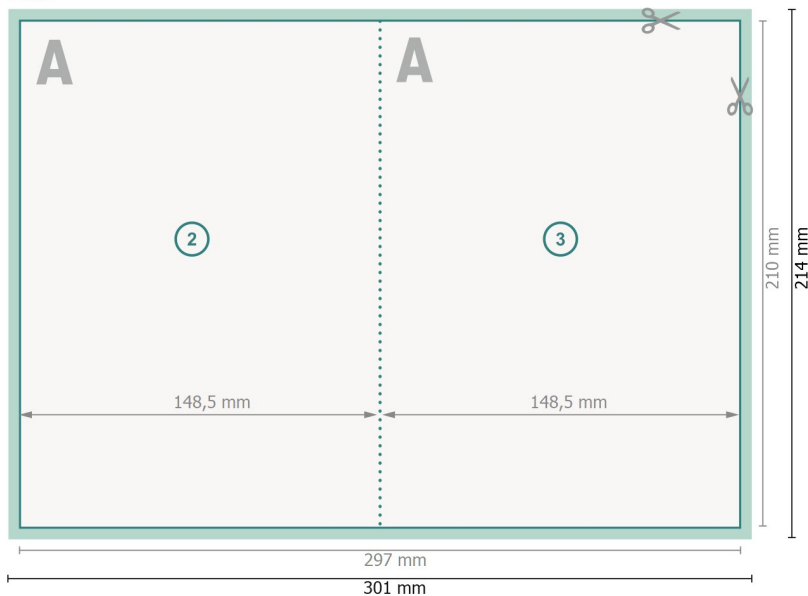

Perforated Folded Leaflets Portrait, A5

4 pages, 1 fold

Outside

Inside

Dataformat (incl. 2 mm bleed):

30,1 x 21,4 cm

bleed:

2 mm

Trimmed size:

29,7 x 21 cm

Trimmed size (closed):

14,8 x 21 cm

Safety margin:

4 mm

Maintaining space between the text/information and the edge of the trimmed format prevents undesirable cuts.

Explanation of symbols

Bleed

Reading direction

Trimmed size

Data format

We will cut/perforate your product here

Perforation

Please note:

Allow for trim allowance and safety margin according to instructions.

Arrange background graphics, images or graphics up to the edge of the data format.

Tolerances may occur during production due to cutting, punching and folding processes.

Printing data: Instructions and templates can be found under the menu item *Printing data* at www.onlineprinters.ie