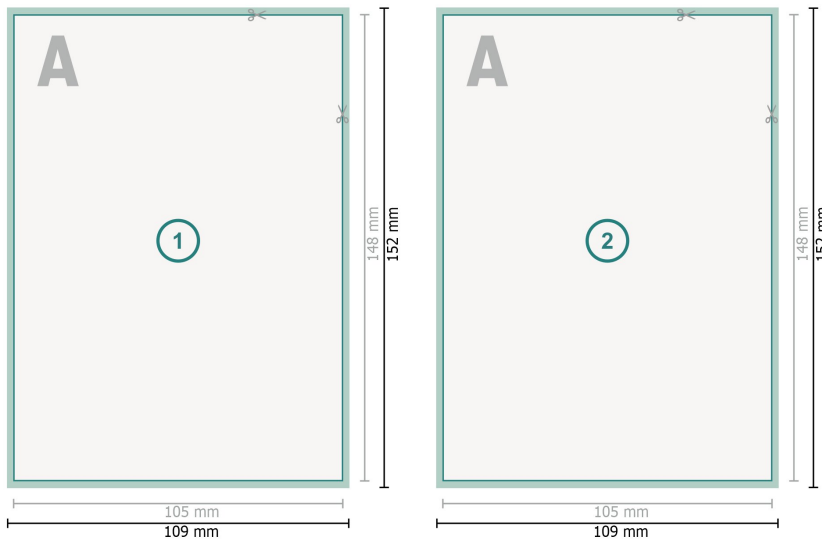

## Autograph cards, A6

**Dataformat (incl. 2 mm bleed):**

10,9 x 15,2 cm

**bleed:**

2 mm

**Trimmed size:**

10,5 x 14,8 cm

**Safety margin:**

4 mm

Maintaining space between the text/information and the edge of the trimmed format prevents undesirable cuts.

**Explanation of symbols**

 Bleed

 Reading direction

 Trimmed size

 Data format

 We will cut/perforate your product here

---

**Please note:**

Allow for trim allowance and safety margin according to instructions.

Arrange background graphics, images or graphics up to the edge of the data format.

Tolerances may occur during production due to cutting, punching and folding processes.