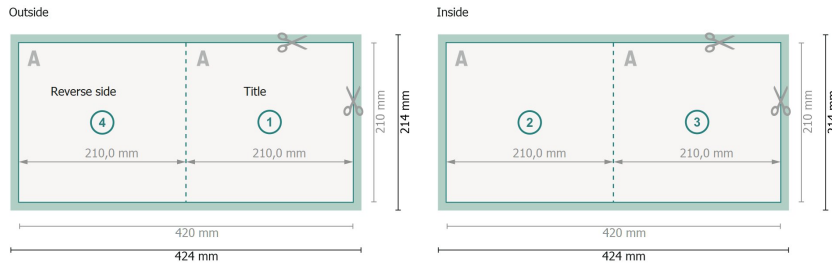

Folded Leaflets Portrait, A4-Square

4 pages, 1 fold

Dataformat (incl. 2 mm bleed):
42,4 x 21,4 cm

bleed:
2 mm

Trimmed size:
42 x 21 cm

Trimmed size (closed):
21 x 21 cm

Safety margin:
4 mm

Maintaining space between the text/information and the edge of the trimmed format prevents undesirable cuts.

Explanation of symbols

- Bleed
- Reading direction
- Trimmed size
- Data format
- We will cut/perforate your product here
- Creasing/Folding

Please note:

Allow for trim allowance and safety margin according to instructions.

Arrange background graphics, images or graphics up to the edge of the data format.

Tolerances may occur during production due to cutting, punching and folding processes.

Printing data: Instructions and templates can be found under the menu item *Printing data* at www.onlineprinters.ie