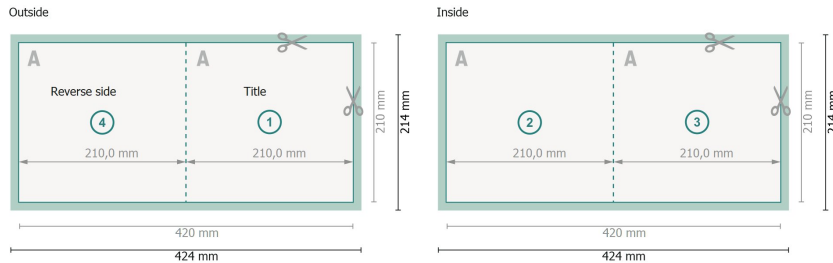

Folded Leaflets Portrait, A4-Square

4 pages, 1 fold

Dataformat (incl. 2 mm bleed):
42,4 x 21,4 cm

bleed:
2 mm

Trimmed size:
42 x 21 cm

Trimmed size (closed):
21 x 21 cm

Safety margin:
4 mm

Maintaining space between the text/information and the edge of the trimmed format prevents undesirable cuts.

Explanation of symbols

- Bleed
- Reading direction
- Trimmed size
- Data format
- We will cut/perforate your product here
- Creasing/Folding

Please note:

Allow for trim allowance and safety margin according to instructions.

Arrange background graphics, images or graphics up to the edge of the data format.

Tolerances may occur during production due to cutting, punching and folding processes.

Printing data: Instructions and templates can be found under the menu item *Printing data* at www.onlineprinters.ie