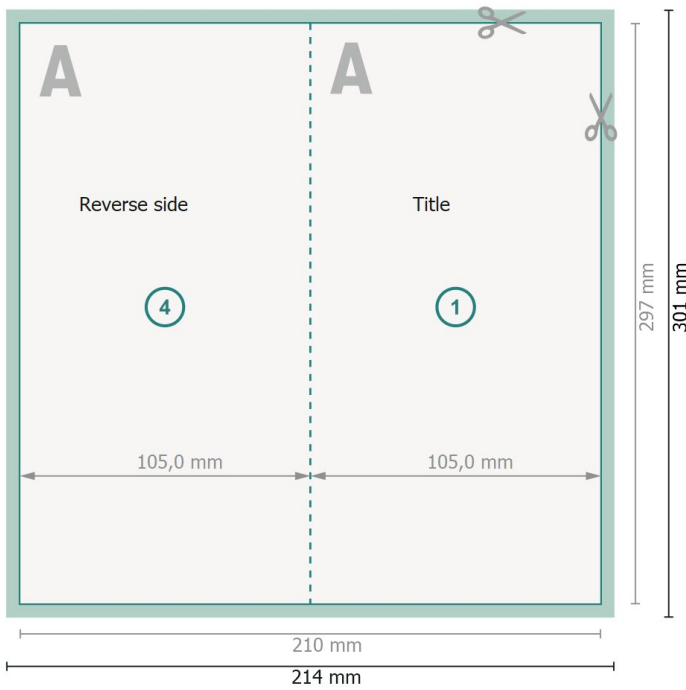

## Folded Leaflets Portrait, A4 Half

4 pages, 1 fold

Outside

Inside

**Dataformat (incl. 2 mm bleed):**

21,4 x 30,1 cm

**bleed:**

2 mm

**Trimmed size:**

21 x 29,7 cm

**Trimmed size (closed):**

10,5 x 29,7 cm

**Safety margin:**

4 mm

Maintaining space between the text/information and the edge of the trimmed format prevents undesirable cuts.

**Explanation of symbols**

Bleed

Reading direction

Trimmed size

Data format

We will cut/perforate your product here

Creasing/Folding

**Please note:**

Allow for trim allowance and safety margin according to instructions.

Arrange background graphics, images or graphics up to the edge of the data format.

Tolerances may occur during production due to cutting, punching and folding processes.

Printing data: Instructions and templates can be found under the menu item *Printing data* at [www.onlineprinters.ie](http://www.onlineprinters.ie)