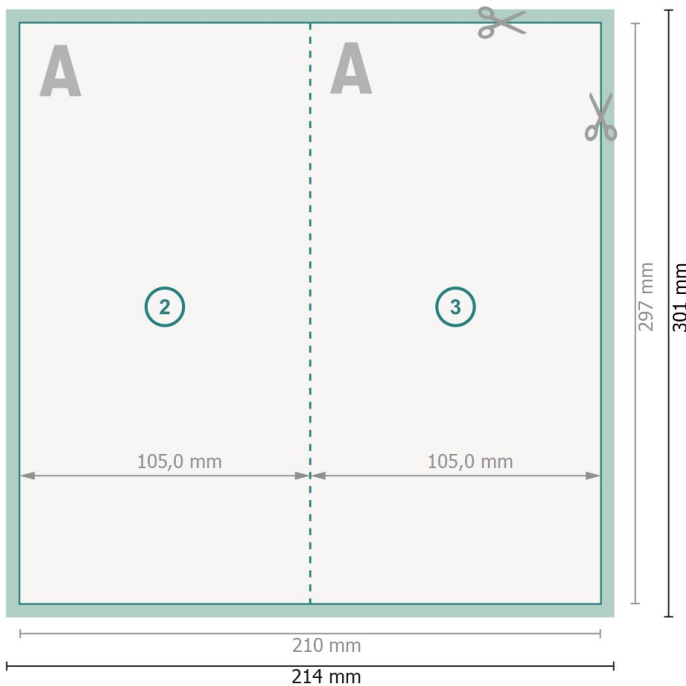

## Folded Leaflets Portrait, A4 Half

4 pages, 1 fold

Outside

Inside

**Dataformat (incl. 2 mm bleed):**

21,4 x 30,1 cm

**bleed:**

2 mm

**Trimmed size:**

21 x 29,7 cm

**Trimmed size (closed):**

10,5 x 29,7 cm

**Safety margin:**

4 mm

Maintaining space between the text/information and the edge of the trimmed format prevents undesirable cuts.

**Explanation of symbols**

Bleed

Reading direction

Trimmed size

Data format

We will cut/perforate your product here

Creasing/Folding

**Please note:**

Allow for trim allowance and safety margin according to instructions.

Arrange background graphics, images or graphics up to the edge of the data format.

Tolerances may occur during production due to cutting, punching and folding processes.

Printing data: Instructions and templates can be found under the menu item *Printing data* at [www.onlineprinters.ie](http://www.onlineprinters.ie)