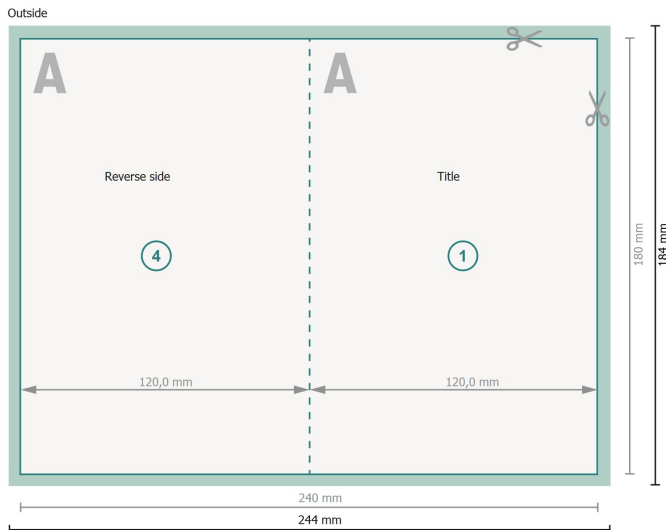

Folded Leaflets Portrait, DVD Booklet

4 pages, 1 fold

Dataformat (incl. 2 mm bleed):

24,4 x 18,4 cm

bleed:

2 mm

Trimmed size:

24 x 18 cm

Trimmed size (closed):

12 x 18 cm

Safety margin:

4 mm

Maintaining space between the text/information and the edge of the trimmed format prevents undesirable cuts.

Explanation of symbols

-  Bleed
-  Reading direction
-  Trimmed size
-  Data format
-  We will cut/perforate your product here
-  Creasing/Folding

Please note:

Allow for trim allowance and safety margin according to instructions.

Arrange background graphics, images or graphics up to the edge of the data format.

Tolerances may occur during production due to cutting, punching and folding processes.