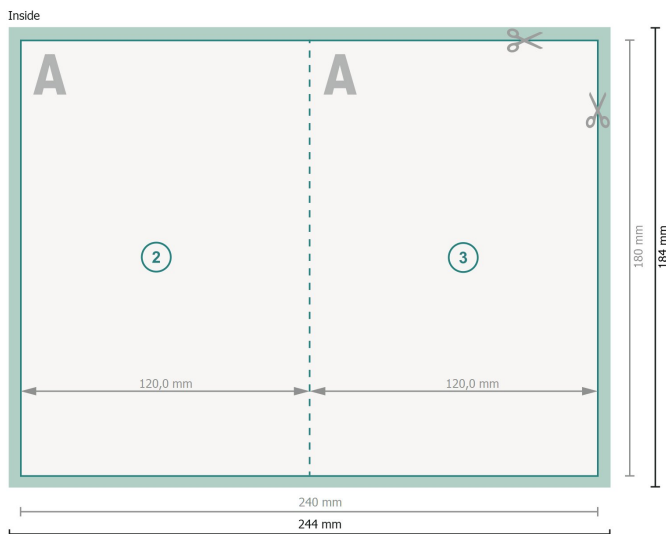

Folded Leaflets Portrait, DVD Booklet

4 pages, 1 fold

Dataformat (incl. 2 mm bleed):

24,4 x 18,4 cm

bleed:

2 mm

Trimmed size:

24 x 18 cm

Trimmed size (closed):

12 x 18 cm

Safety margin:

4 mm

Maintaining space between the text/information and the edge of the trimmed format prevents undesirable cuts.

Explanation of symbols

-  Bleed
-  Reading direction
-  Trimmed size
-  Data format
-  We will cut/perforate your product here
-  Creasing/Folding

Please note:

Allow for trim allowance and safety margin according to instructions.

Arrange background graphics, images or graphics up to the edge of the data format.

Tolerances may occur during production due to cutting, punching and folding processes.