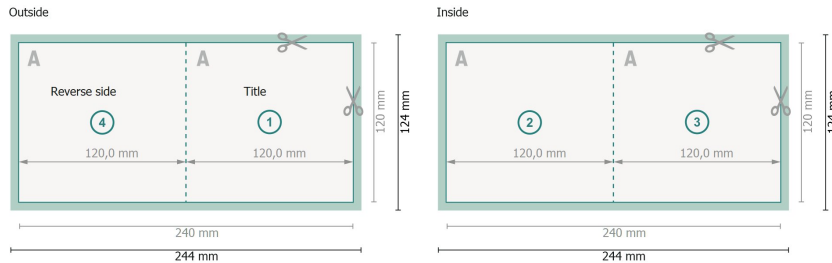

## Folded Leaflets Portrait, CD-Format

4 pages, 1 fold

**Dataformat (incl. 2 mm bleed):**  
24,4 x 12,4 cm

**bleed:**  
2 mm

**Trimmed size:**  
24 x 12 cm

**Trimmed size (closed):**  
12 x 12 cm

**Safety margin:**  
4 mm

Maintaining space between the text/information and the edge of the trimmed format prevents undesirable cuts.

### Explanation of symbols

-  Bleed
-  Reading direction
-  Trimmed size
-  Data format
-  We will cut/perforate your product here
-  Creasing/Folding

### Please note:

Allow for trim allowance and safety margin according to instructions.

Arrange background graphics, images or graphics up to the edge of the data format.

Tolerances may occur during production due to cutting, punching and folding processes.