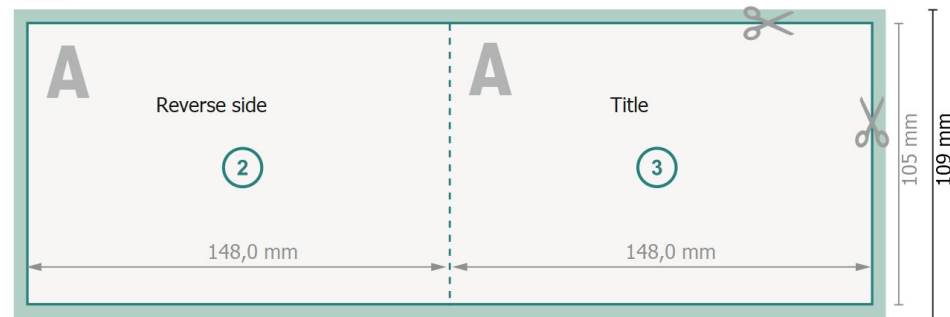

Datasheet

Folded Leaflets Landscape, A6

4 pages, 1 fold

Outside

Inside

Dataformat (incl. 2 mm bleed):
30 x 10,9 cm

bleed:
2 mm

Trimmed size:
29,6 x 10,5 cm

Trimmed size (closed):
14,8 x 10,5 cm

Safety margin:
4 mm
Maintaining space between the text/information and the edge of the trimmed format prevents undesirable cuts.

Explanation of symbols

-  Bleed
-  Reading direction
-  Trimmed size
-  Data format
-  We will cut/perforate your product here
-  Creasing/Folding

Please note:

Allow for trim allowance and safety margin according to instructions.

Arrange background graphics, images or graphics up to the edge of the data format.

Tolerances may occur during production due to cutting, punching and folding processes.