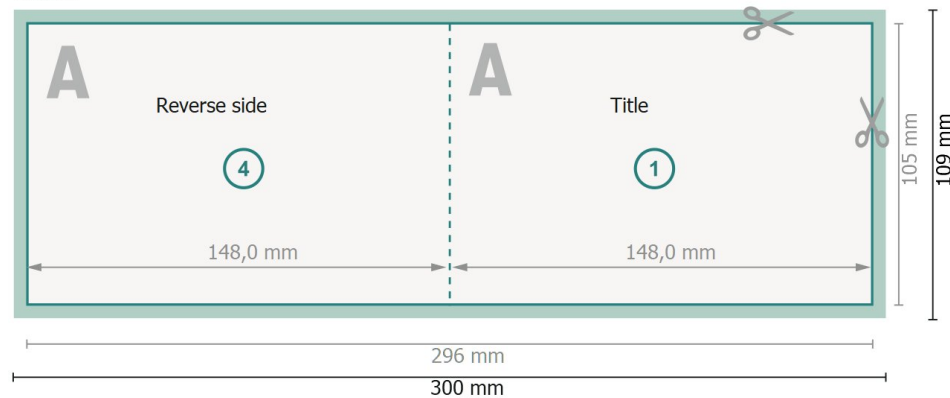

Datasheet

Folded Leaflets Landscape, A6

4 pages, 1 fold

Outside

Inside

Dataformat (incl. 2 mm bleed):
30 x 10,9 cm

bleed:
2 mm

Trimmed size:
29,6 x 10,5 cm

Trimmed size (closed):
14,8 x 10,5 cm

Safety margin:
4 mm
Maintaining space between the text/information and the edge of the trimmed format prevents undesirable cuts.

Explanation of symbols

-  Bleed
-  Reading direction
-  Trimmed size
-  Data format
-  We will cut/perforate your product here
-  Creasing/Folding

Please note:

Allow for trim allowance and safety margin according to instructions.

Arrange background graphics, images or graphics up to the edge of the data format.

Tolerances may occur during production due to cutting, punching and folding processes.