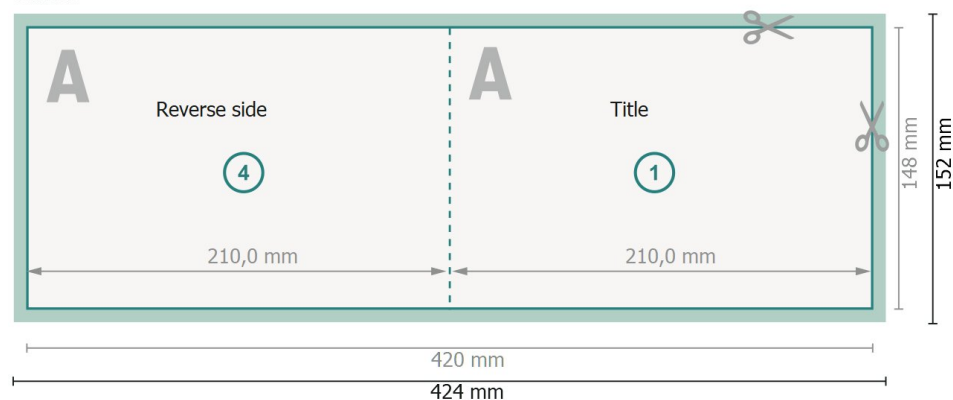

Datasheet

Folded Leaflets Landscape, A5

4 pages, 1 fold

Outside

Inside

Dataformat (incl. 2 mm bleed):

42,4 x 15,2 cm

bleed:

2 mm

Trimmed size:

42 x 14,8 cm

Trimmed size (closed):

21 x 14,8 cm

Safety margin:

4 mm

Maintaining space between the text/information and the edge of the trimmed format prevents undesirable cuts.

Explanation of symbols

-  Bleed
-  Reading direction
-  Trimmed size
-  Data format
-  We will cut/perforate your product here
-  Creasing/Folding

Please note:

Allow for trim allowance and safety margin according to instructions.

Arrange background graphics, images or graphics up to the edge of the data format.

Tolerances may occur during production due to cutting, punching and folding processes.

Printing data: Instructions and templates can be found under the menu item *Printing data at*