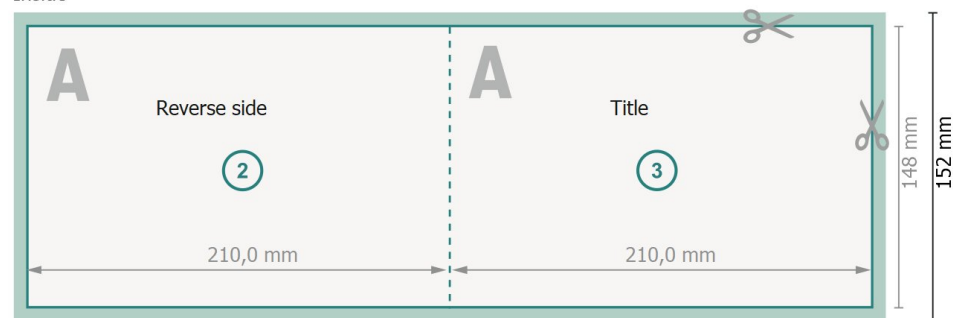

Datasheet

Folded Leaflets Landscape, A5

4 pages, 1 fold

Outside

Inside

Dataformat (incl. 2 mm bleed):

42,4 x 15,2 cm

bleed:

2 mm

Trimmed size:

42 x 14,8 cm

Trimmed size (closed):

21 x 14,8 cm

Safety margin:

4 mm

Maintaining space between the text/information and the edge of the trimmed format prevents undesirable cuts.