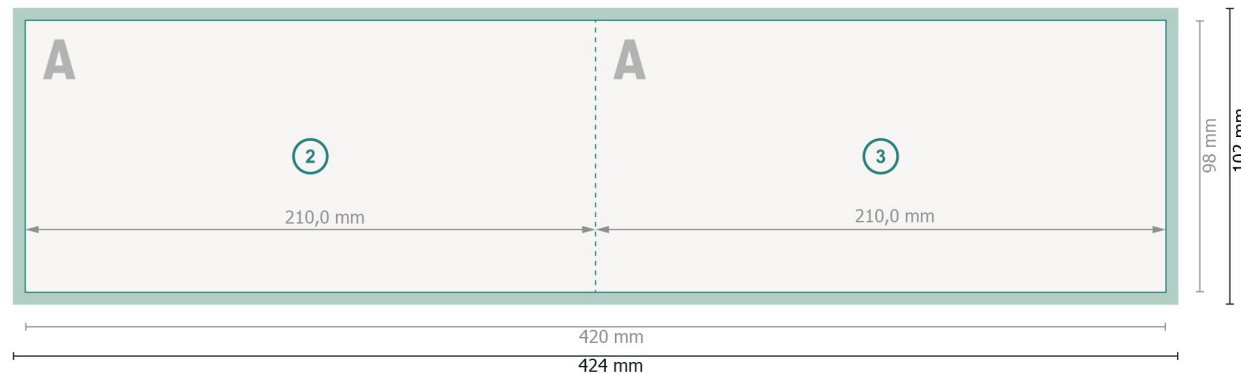

Datasheet

Folded Leaflets Landscape, DL 9.8 cm

4 pages, 1 fold

Dataformat (incl. 2 mm bleed):
42,4 x 10,2 cm

bleed:
2 mm

Trimmed size:
42 x 9,8 cm

Trimmed size (closed):
21 x 9,8 cm

Safety margin:
4 mm
Maintaining space between the text/information and the edge of the trimmed format prevents undesirable cuts.

Explanation of symbols

-  Bleed
-  Reading direction
-  Trimmed size
-  Data format
-  We will cut/perforate your product here
-  Creasing/Folding

Außenseite

Innenseite

Please note:

Allow for trim allowance and safety margin according to instructions.

Arrange background graphics, images or graphics up to the edge of the data format.

Tolerances may occur during production due to cutting, punching and folding processes.

Printing data: Instructions and templates can be found under the menu item *Printing data* at