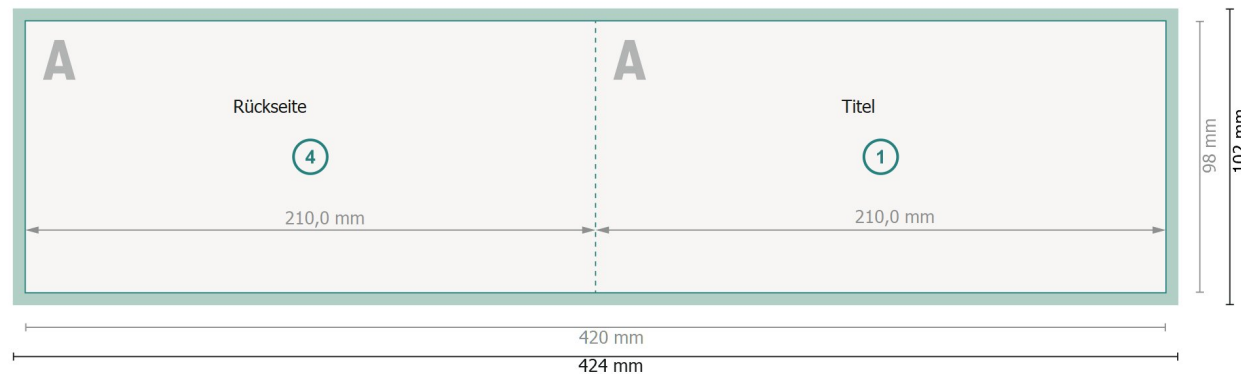

Datasheet

Folded Leaflets Landscape, DL 9.8 cm

4 pages, 1 fold

Dataformat (incl. 2 mm bleed):
42,4 x 10,2 cm

bleed:
2 mm

Trimmed size:
42 x 9,8 cm

Trimmed size (closed):
21 x 9,8 cm

Safety margin:
4 mm
Maintaining space between the text/information and the edge of the trimmed format prevents undesirable cuts.

Explanation of symbols

-  Bleed
-  Reading direction
-  Trimmed size
-  Data format
-  We will cut/perforate your product here
-  Creasing/Folding

Außenseite

Innenseite

Please note:

Allow for trim allowance and safety margin according to instructions.

Arrange background graphics, images or graphics up to the edge of the data format.

Tolerances may occur during production due to cutting, punching and folding processes.

Printing data: Instructions and templates can be found under the menu item *Printing data* at