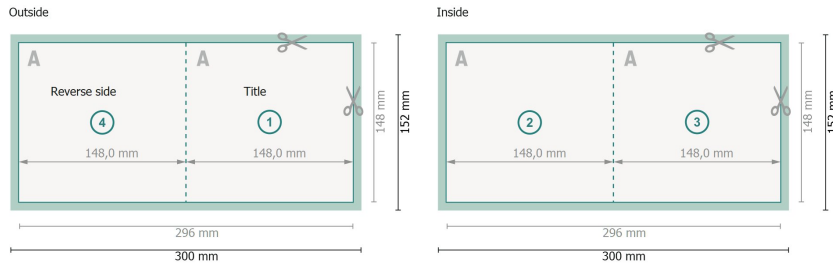

Folded Leaflets Portrait, A5-Square

4 pages, 1 fold

Dataformat (incl. 2 mm bleed):
30 x 15,2 cm

bleed:
2 mm

Trimmed size:
29,6 x 14,8 cm

Trimmed size (closed):
14,8 x 14,8 cm

Safety margin:
4 mm

Maintaining space between the text/information and the edge of the trimmed format prevents undesirable cuts.

Explanation of symbols

-  Bleed
-  Reading direction
-  Trimmed size
-  Data format
-  We will cut/perforate your product here
-  Creasing/Folding

Please note:

Allow for trim allowance and safety margin according to instructions.

Arrange background graphics, images or graphics up to the edge of the data format.

Tolerances may occur during production due to cutting, punching and folding processes.

Printing data: Instructions and templates can be found under the menu item *Printing data* at www.onlineprinters.ie