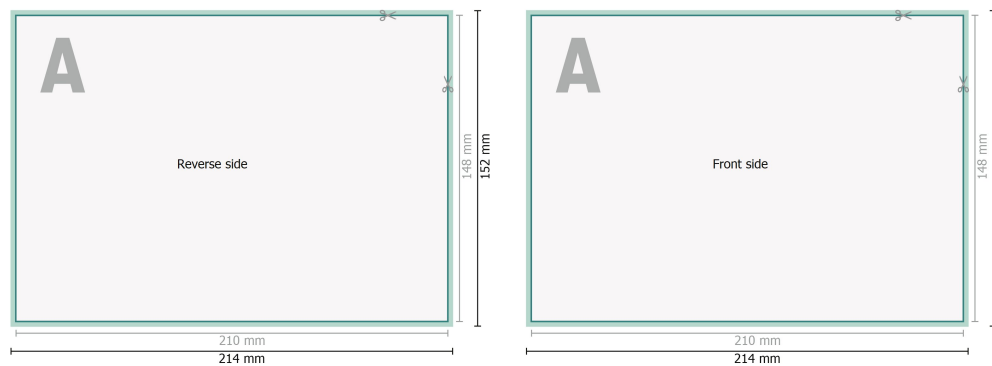

# Datasheet

Loseblattsammlung, A5, 21 x 14,8 cm, Querformat, 1/1-farbig

**Dataformat (incl. 2 mm bleed):**  
21,4 x 15,2 cm

**bleed:**  
2 mm

**Trimmed size:**  
21 x 14,8 cm

**Safety margin:**  
4 mm  
Maintaining space between the text/information and the edge of the trimmed format prevents undesirable cuts.

## Explanation of symbols

-  Bleed
-  Reading direction
-  Trimmed size
-  Data format

**Sequence of pages**  
Create pages consecutively as individual pages.

finished product

## Please note:

Allow for trim allowance and safety margin according to instructions.

Arrange background graphics, images or graphics up to the edge of the data format.

Tolerances may occur during production due to cutting, punching and folding processes.