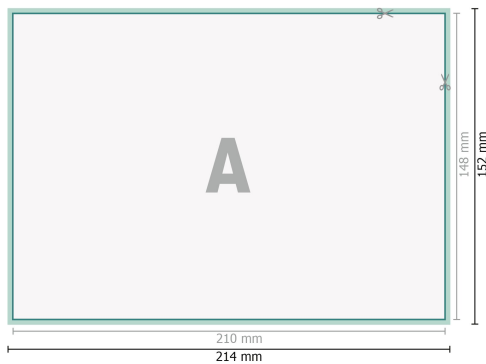

Datasheet

Loseblattsammlung, A5, 21 x 14,8 cm, Querformat, 4/0-farbig

Dataformat (incl. 2 mm bleed):
21,4 x 15,2 cm

bleed:
2 mm

Trimmed size:
21 x 14,8 cm

Safety margin:
4 mm
Maintaining space between the text/information and the edge of the trimmed format prevents undesirable cuts.

Explanation of symbols

-  Bleed
-  Reading direction
-  Trimmed size
-  Data format

Sequence of pages
Create pages consecutively as individual pages.

finished product

Please note:

Allow for trim allowance and safety margin according to instructions.

Arrange background graphics, images or graphics up to the edge of the data format.

Tolerances may occur during production due to cutting, punching and folding processes.

Printing data: Instructions and templates can be found under the menu item *Printing data at*