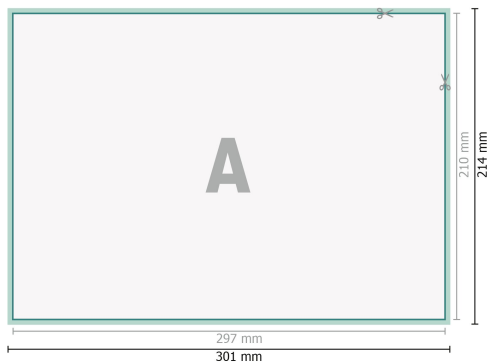

Datasheet

Loseblattsammlung, A4, 29,7 x 21 cm, Querformat, 4/0-farbig

Dataformat (incl. 2 mm bleed):
30,1 x 21,4 cm

bleed:
2 mm

Trimmed size:
29,7 x 21 cm

Safety margin:
4 mm
Maintaining space between the text/information and the edge of the trimmed format prevents undesirable cuts.

Explanation of symbols

-  Bleed
-  Reading direction
-  Trimmed size
-  Data format

Sequence of pages
Create pages consecutively as individual pages.

finished product

Please note:

Allow for trim allowance and safety margin according to instructions.

Arrange background graphics, images or graphics up to the edge of the data format.

Tolerances may occur during production due to cutting, punching and folding processes.

Printing data: Instructions and templates can be found under the menu item *Printing data at*