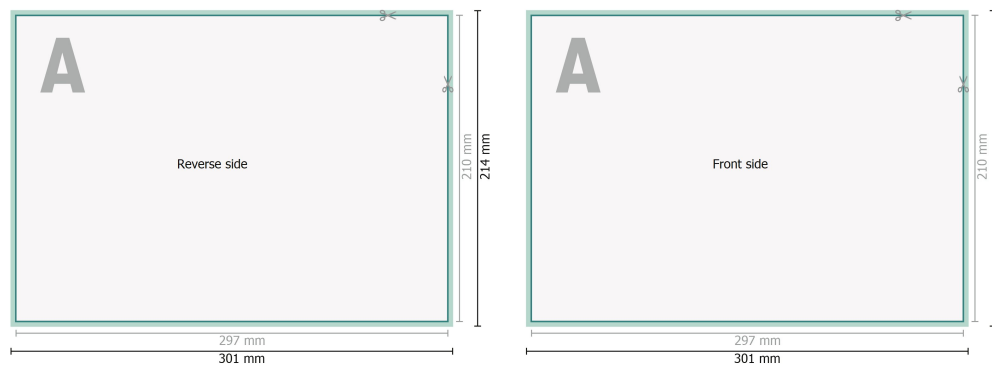

Datasheet

Loseblattsammlung, A4, 29,7 x 21 cm, Querformat, 4/4-farbig

Dataformat (incl. 2 mm bleed):
30,1 x 21,4 cm

bleed:
2 mm

Trimmed size:
29,7 x 21 cm

Safety margin:
4 mm
Maintaining space between the text/information and the edge of the trimmed format prevents undesirable cuts.

Explanation of symbols

-  Bleed
-  Reading direction
-  Trimmed size
-  Data format

Sequence of pages
Create pages consecutively as individual pages.

finished product

Please note:

Allow for trim allowance and safety margin according to instructions.

Arrange background graphics, images or graphics up to the edge of the data format.

Tolerances may occur during production due to cutting, punching and folding processes.

Printing data: Instructions and templates can be found under the menu item *Printing data at*