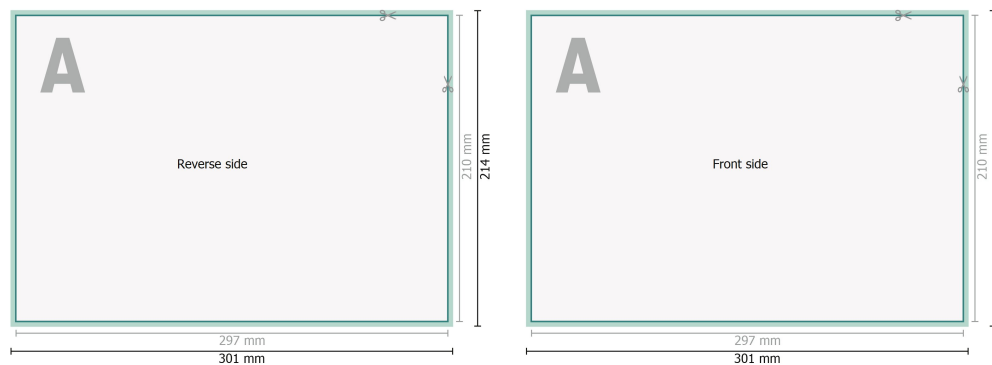

# Datasheet

Loseblattsammlung, A4, 29,7 x 21 cm, Querformat, 1/1-farbig

**Dataformat (incl. 2 mm bleed):**  
30,1 x 21,4 cm

**bleed:**  
2 mm

**Trimmed size:**  
29,7 x 21 cm

**Safety margin:**  
4 mm  
Maintaining space between the text/information and the edge of the trimmed format prevents undesirable cuts.

## Explanation of symbols

-  Bleed
-  Reading direction
-  Trimmed size
-  Data format

**Sequence of pages**  
Create pages consecutively as individual pages.

finished product

## Please note:

Allow for trim allowance and safety margin according to instructions.

Arrange background graphics, images or graphics up to the edge of the data format.

Tolerances may occur during production due to cutting, punching and folding processes.