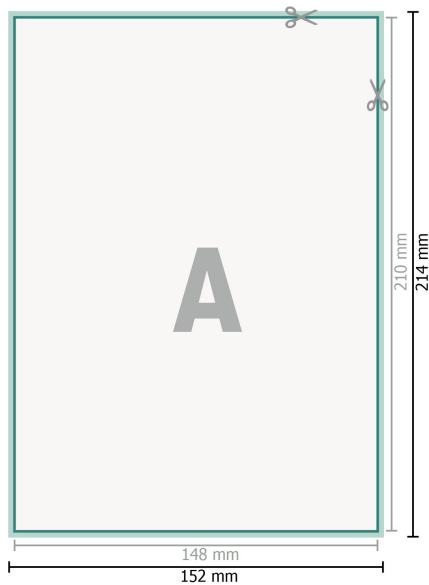

Loseblattsammlung, A5, 14,8 x 21 cm, Hochformat, 4/0-farbig

**Dataformat (incl. 2 mm bleed):**

15,2 x 21,4 cm

bleed:

2 mm

Trimmed size:

14,8 x 21 cm

Safety margin:

4 mm

Maintaining space between the text/information and the edge of the trimmed format prevents undesirable cuts.

Explanation of symbols

Bleed

Reading direction

Trimmed size

Data format

Sequence of pages