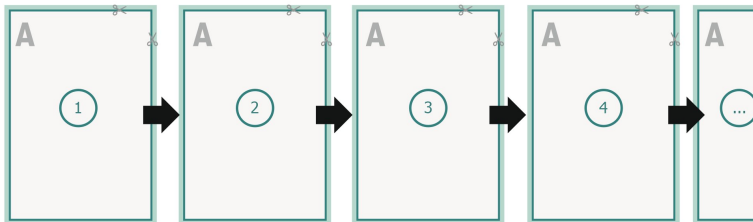

Loseblattsammlung, A5, 14,8 x 21 cm, Hochformat, 4/0-farbig

**Dataformat (incl. 2 mm bleed):**

15,2 x 21,4 cm

bleed:

2 mm

Trimmed size:

14,8 x 21 cm

Safety margin:

4 mm

Maintaining space between the text/information and the edge of the trimmed format prevents undesirable cuts.

Explanation of symbols

Bleed

Reading direction

Trimmed size

Data format

Sequence of pages

Create pages consecutively as individual pages.

**finished product****Please note:**

Allow for trim allowance and safety margin according to instructions.

Arrange background graphics, images or graphics up to the edge of the data format.