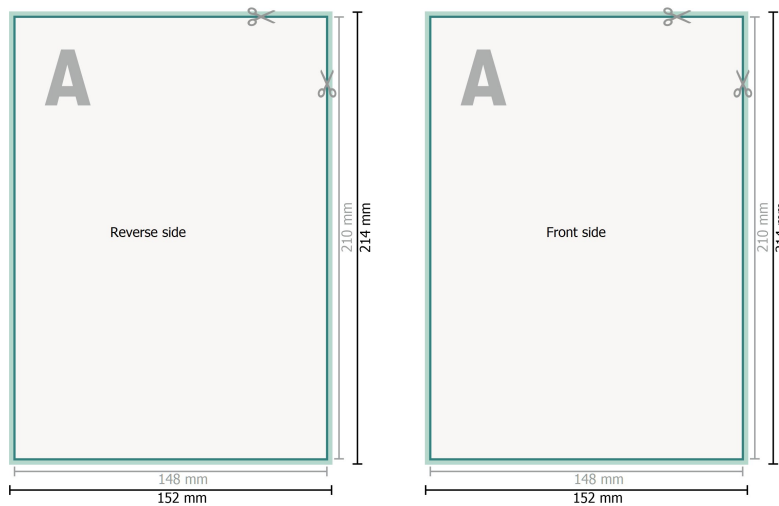

Loseblattsammlung, A5, 14,8 x 21 cm, Hochformat, 1/1-farbig

Dataformat (incl. 2 mm bleed):

15,2 x 21,4 cm

bleed:

2 mm

Trimmed size:

14,8 x 21 cm

Safety margin:

4 mm

Maintaining space between the text/information and the edge of the trimmed format prevents undesirable cuts.

Explanation of symbols

Bleed

Reading direction

Trimmed size

Data format

Sequence of pages

Create pages consecutively as individual pages.

finished product

Please note:

Allow for trim allowance and safety margin according to instructions.

Arrange background graphics, images or graphics up to the edge of the data format.

Tolerances may occur during production due to cutting, punching and folding processes.

Printing data: Instructions and templates can be found under the menu item *Printing data* at www.onlineprinters.ie