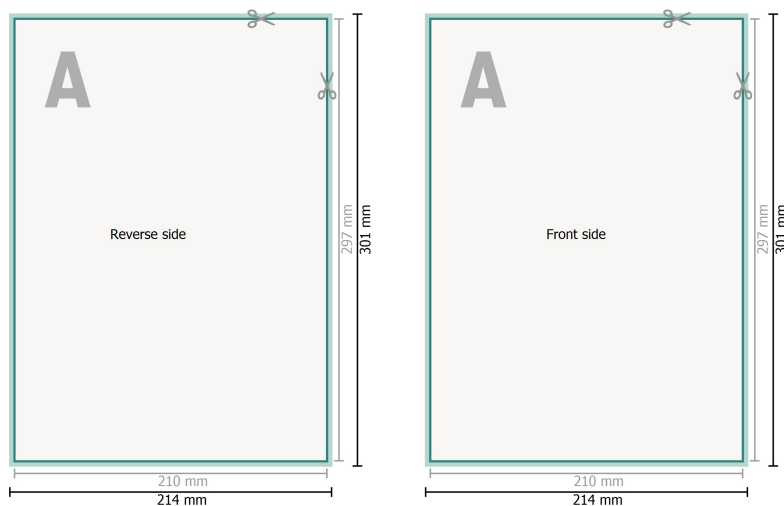

Loseblattsammlung, A4, 21 x 29,7 cm, Hochformat, 4/4-farbig

**Dataformat (incl. 2 mm bleed):**

21,4 x 30,1 cm

bleed:

2 mm

Trimmed size:

21 x 29,7 cm

Safety margin:

4 mm

Maintaining space between the text/information and the edge of the trimmed format prevents undesirable cuts.

Explanation of symbols

Bleed

Reading direction

Trimmed size

Data format

Sequence of pages

Create pages consecutively as individual pages.

**finished product****Please note:**

Allow for trim allowance and safety margin according to instructions.

Arrange background graphics, images or graphics up to the edge of the data format.