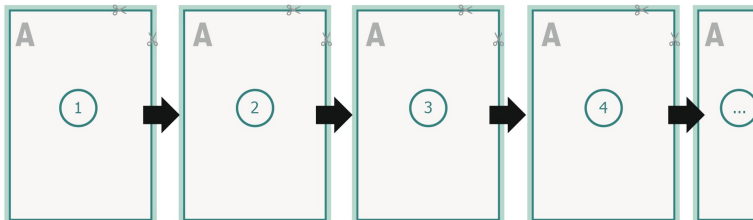

Loseblattsammlung, A4, 21 x 29,7 cm, Hochformat, 4/0-farbig

**Dataformat (incl. 2 mm bleed):**

21,4 x 30,1 cm

bleed:

2 mm

Trimmed size:

21 x 29,7 cm

Safety margin:

4 mm

Maintaining space between the text/information and the edge of the trimmed format prevents undesirable cuts.

Explanation of symbols

Bleed

Reading direction

Trimmed size

Data format

Sequence of pages

Create pages consecutively as individual pages.

**finished product****Please note:**

Allow for trim allowance and safety margin according to instructions.

Arrange background graphics, images or graphics up to the edge of the data format.