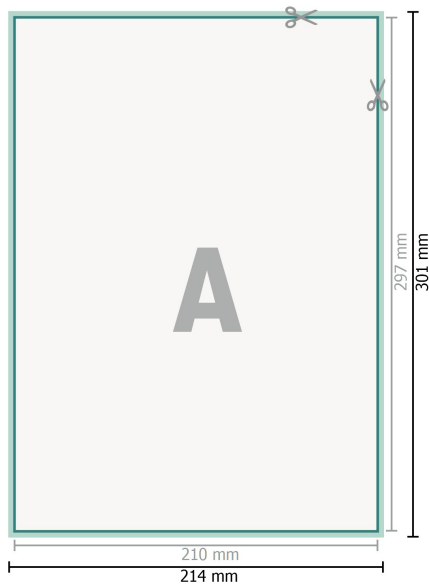

Loseblattsammlung, A4, 21 x 29,7 cm, Hochformat, 4/0-farbig

**Dataformat (incl. 2 mm bleed):**

21,4 x 30,1 cm

bleed:

2 mm

Trimmed size:

21 x 29,7 cm

Safety margin:

4 mm

Maintaining space between the text/information and the edge of the trimmed format prevents undesirable cuts.

Explanation of symbols

Bleed

Reading direction

Trimmed size

Data format

Sequence of pages