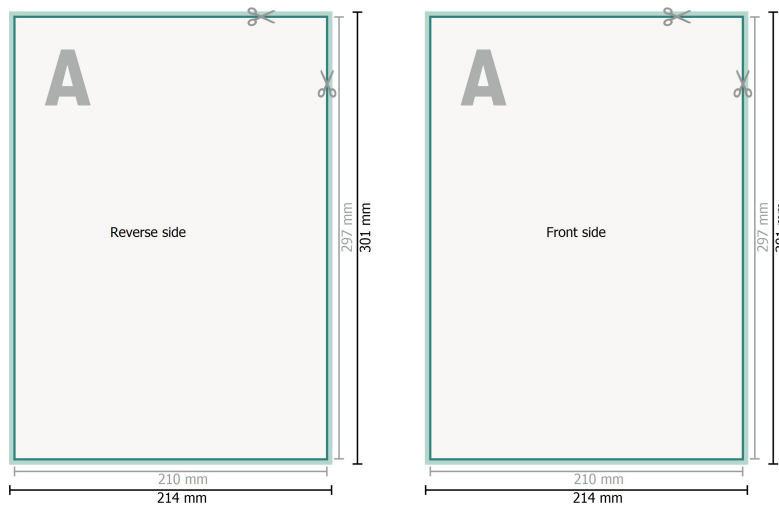

Loseblattsammlung, A4, 21 x 29,7 cm, Hochformat, 1/1-farbig

**Dataformat (incl. 2 mm bleed):**

21,4 x 30,1 cm

bleed:

2 mm

Trimmed size:

21 x 29,7 cm

Safety margin:

4 mm

Maintaining space between the text/information and the edge of the trimmed format prevents undesirable cuts.

Explanation of symbols

Bleed

Reading direction

Trimmed size

Data format

Sequence of pages

Create pages consecutively as individual pages.

**finished product****Please note:**

Allow for trim allowance and safety margin according to instructions.

Arrange background graphics, images or graphics up to the edge of the data format.

Tolerances may occur during production due to cutting, punching and folding processes.

Printing data: Instructions and templates can be found under the menu item *Printing data* at www.onlineprinters.ie