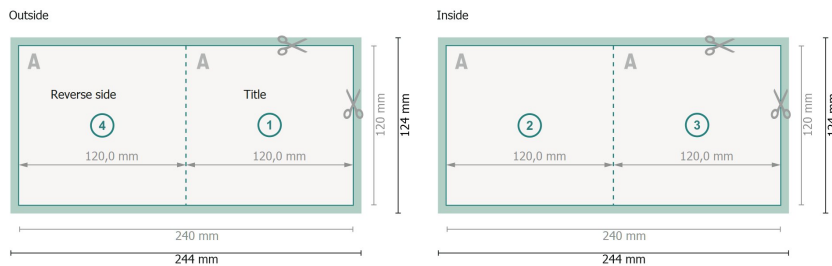

Folded Leaflets Portrait, CD-Format

4 pages, 1 fold

Dataformat (incl. 2 mm bleed):
24,4 x 12,4 cm

bleed:
2 mm

Trimmed size:
24 x 12 cm

Trimmed size (closed):
12 x 12 cm

Safety margin:
4 mm

Maintaining space between the text/information and the edge of the trimmed format prevents undesirable cuts.

Explanation of symbols

-  Bleed
-  Reading direction
-  Trimmed size
-  Data format
-  We will cut/perforate your product here
-  Creasing/Folding

Please note:

Allow for trim allowance and safety margin according to instructions.

Arrange background graphics, images or graphics up to the edge of the data format.

Tolerances may occur during production due to cutting, punching and folding processes.

Printing data: Instructions and templates can be found under the menu item *Printing data* at www.onlineprinters.ie